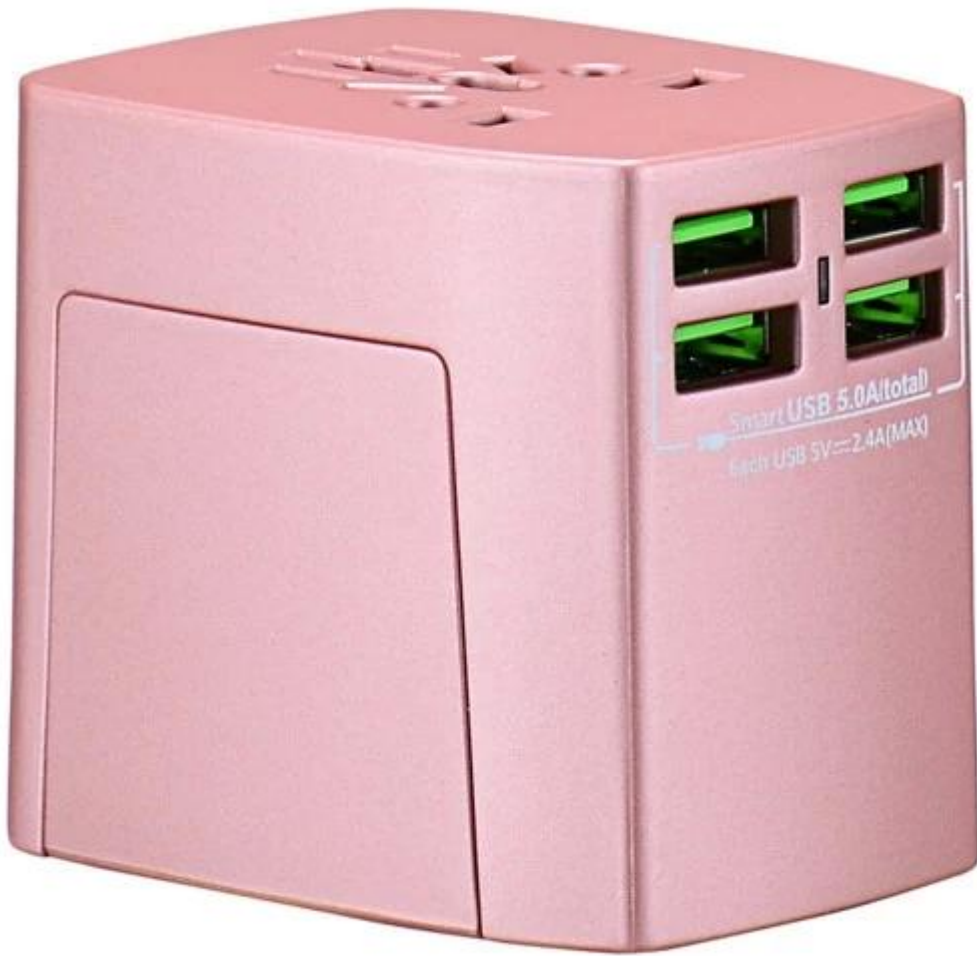

CAUTION:

- Always AC-DC does not convert voltage
- Use only with Fuses: 500mA 5A
- Never use any FUSE/TAPE
- Do not use with 4000mAh reading earth connection

FC

CE

Smart USB 5.0A(total)  
Each USB 5V=2.4A(MAX)