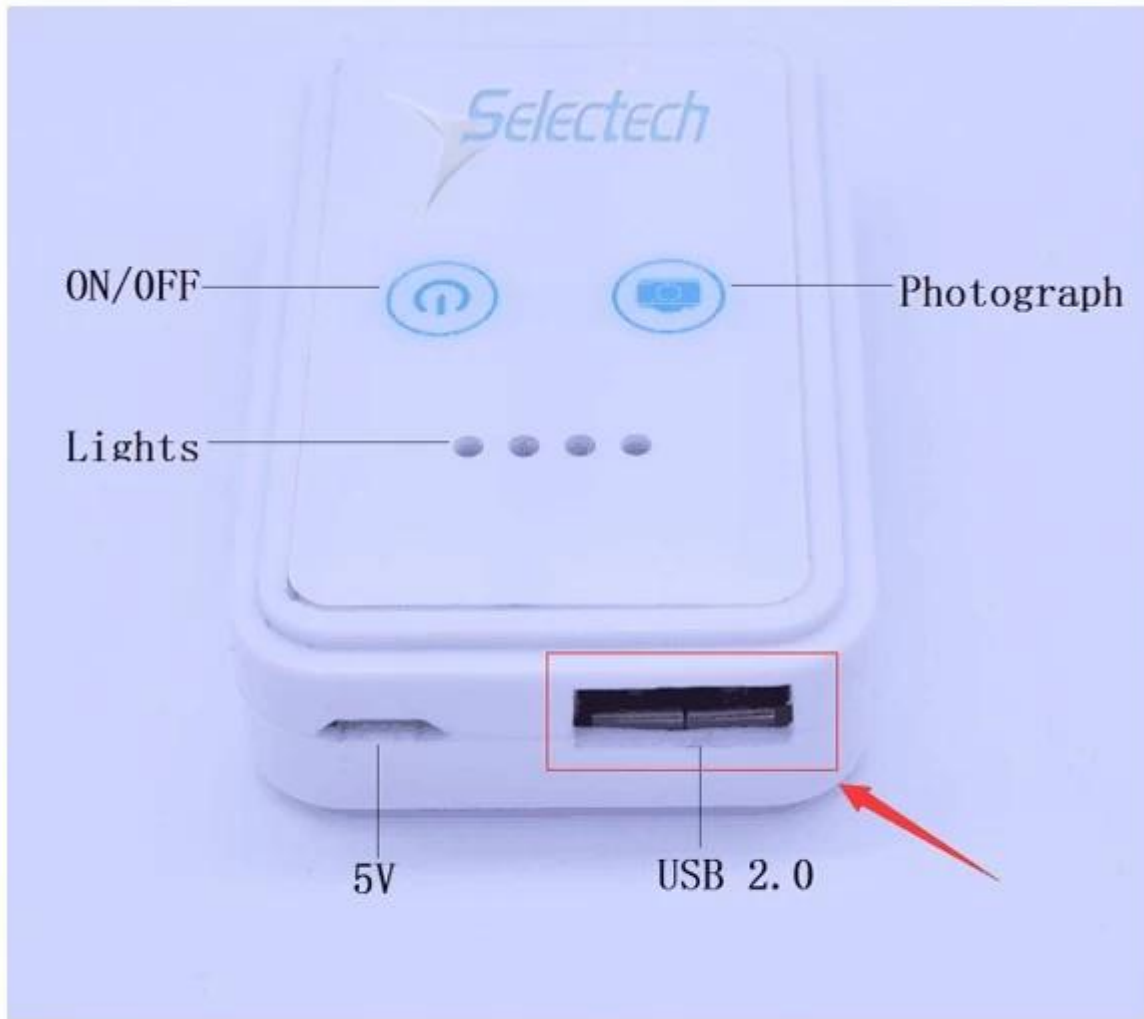

Technical parameter:

Project: Description

WIFI distance: 30 meters

Item size: 63.7*40*16.7mm

Power: 5V

Connector: USB 2.0

Camera: 2000,000pixels

Resolution: 640*480 1280*720 (1600*1200only on PC)

Auxiliary light source: 6LED Bright lights

Lens F / NO: 2.8

OD: ϕ 9mm

Angle of view: 60°

LED light switch: Adjustable

Focal distance: 3CM-6CM

format: priority MJPG

Mobile download software:

A. After WIFI box connected to the camera, the WIFI box built in 5V battery 850MAH power supply.

B. Please download the corresponding mobile phone system APP, Android APP or Apple APP.

Product Pictures:

Wireless endoscope

<http://www.selectechcn.com>

<http://www.selectech.cn>

<http://www.selectechcn.com>

<http://www.selectechcn.com>

<http://www.selectechcn.com>

Product Packaging:

- 1 * Mini USB Endoscope
- 1 * Wifi Box
- 1 * Magnet
- 1 * Mirror
- 1 * Fixed set
- 1 * Small hook
- 1* CD
- 1 * Manual