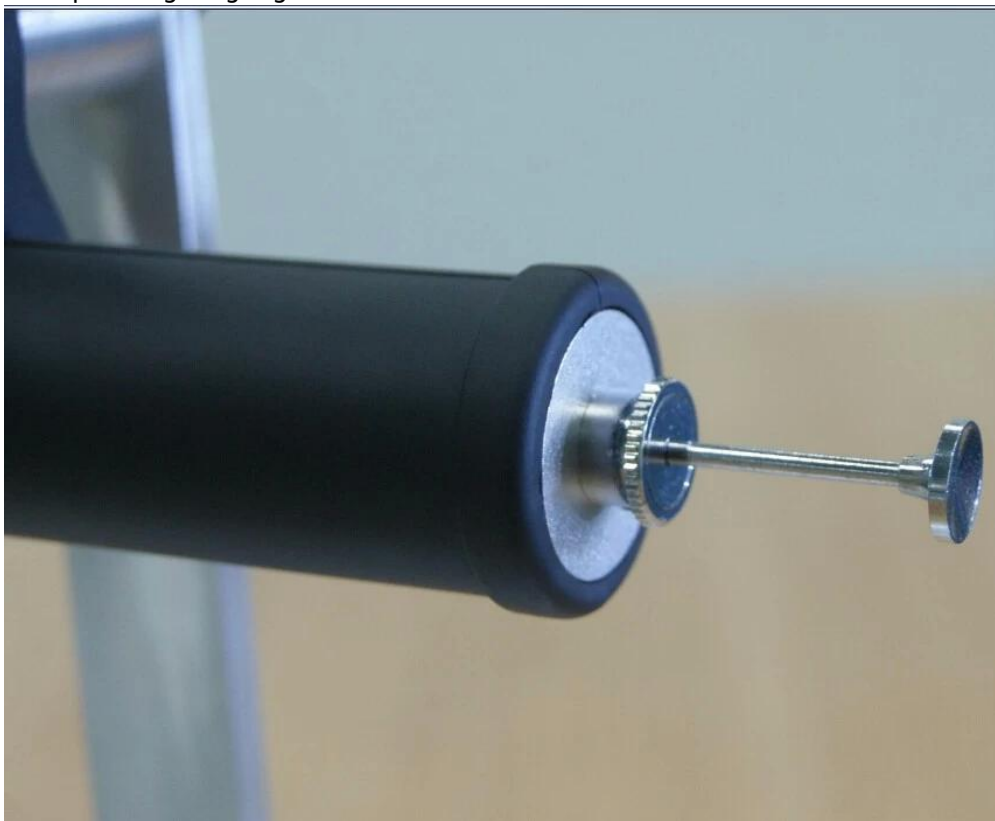

Product Features:

- 1, Articulation bendable angle: 0° to 180° adjustable continuously
- 2, Very easy operation by one hand hold and just pushing down the release button by bending the thumb to adjust the articulation angle
- 3, The articulation angle can be locked/unlocked at any degree by open/close the locker
- 4, Very small bending radius only 30mm
- 5, Supper high light LED illumination
- 6, Supper long depth of field from 40mm to 4000mm
- 7, Work with: Windows XP, 7, 8 and MAC, plug & play
- 8, Optional: 7 inches tablet with Android system , plug & play

SPECIFICATIONS

1. Sensor: high-quality CMOS sensor
2. Resolution: 640X480
3. Interface: USB2.0.
4. Frame rate: 30 frames/sec (CIF and VGA).
5. Focal distance: 40mm - 4000mm
6. Optical lens view angle: 60°
7. Photo format[] JPG
8. High light LED: 6 pcs, white color

9. Brightness at 200mm distance: 200 lumens
10. Diameter of insertion: 8.5mm
11. Length of insertion: 400mm

- 12. Articulation bendable angle: 0° to 180° adjustable
- 13. Angle locker: can be locked/unlocked at any angle
- 14. Articulation bendable radius: 30mm
- 15. Working temperature: 10° to 50°
- 16. Storage temperature: 0° to 70°
- 17. Water proof: IP66
- 18. Works with: Windows XP, 7, 8 and MAC, plug & play
- 19. Optional device: 7 inches tablet with Android system , plug & play
- 20. Power supply: by USB port of PC or tablet
- 21. Operating languages: selectable