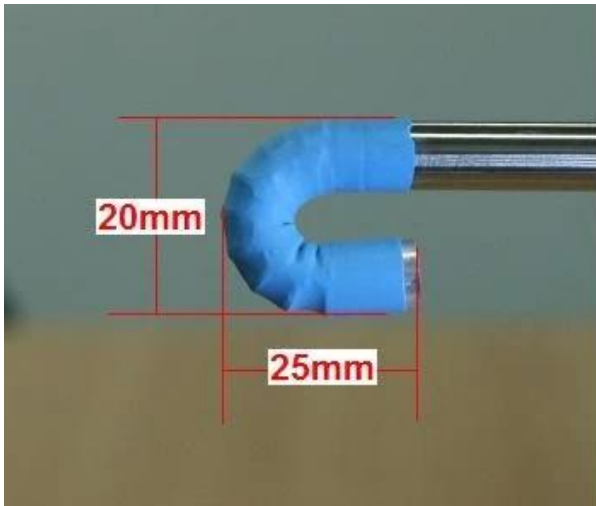

Product Features:

- 1, Articulation bendable angle: 0° to 180° adjustable continuously
- 2, Very easy operation by one hand hold and just pushing down the release button by bending the thumb to adjust the articulation angle
- 3, The articulation angle can be locked/unlocked at any degree by open/close the locker
- 4, Very small bending radius only 30mm
- 5, Supper high light LED illumination
- 6, Supper long depth of field from 40mm to 4000mm
- 7, Work with: Windows XP, 7, 8 and MAC, plug & play
- 8, Optional: 7 inches tablet with Android system , plug & play

SPECIFICATIONS

1. Sensor: high-quality CMOS sensor
2. Resolution: 640X480
3. Interface: USB2.0.
4. Frame rate: 30 frames/sec (CIF and VGA).
5. Focal distance: 40mm - 4000mm
6. Optical lens view angle: 60°
7. Photo format[] JPG
8. High light LED: 6 pcs, white color

9. Brightness at 200mm distance: 200 lumens
10. Diameter of insertion: 8.5mm
11. Length of insertion: 400mm

- 12. Articulation bendable angle: 0° to 180° adjustable
- 13. Angle locker: can be locked/unlocked at any angle
- 14. Articulation bendable radius: 30mm
- 15. Working temperature: 10° to 50°
- 16. Storage temperature: 0° to 70°
- 17. Water proof: IP66
- 18. Works with: Windows XP, 7, 8 and MAC, plug & play
- 19. Optional device: 7 inches tablet with Android system , plug & play
- 20. Power supply: by USB port of PC or tablet
- 21. Operating languages: selectable