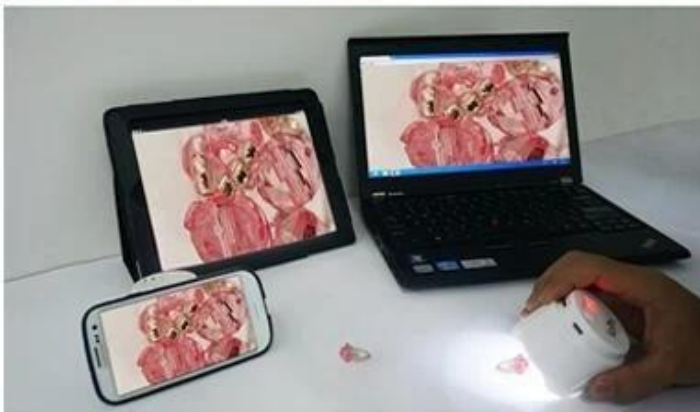

Designed with two adapters for dual purposes. One adapter serves for observing uneven and flexible skin, another is for normal tiny inspections.

Resolution	2592 * 1944
Frame rate	Up to 30fps
Illumination	Built-in 8 LEDs
Snapshot speed	1 second
Focus mode	Continuous automatic focus / Single automatic focus
Magnification	80X (Display on 1/4 inch screen)
Application	Beauty care, education, industrial inspection, etc.
Operation software in Microsoft Windows	KoPa capture, simple operation and easy to use
A/D switch	12-bit on chip,10-bit to pc
Image format frame rate	YUV output: 640x480@30fps, 800x600@20fps, 1280x960@10fps, 1280x720@10fps, 2592x1944@5fps MJPG output: 640x480@40fps, 800x600@40fps, 1280x960@40fps, 1280x720@40fps, 2592x1944@15fps
Exposure way	Wide range auto / manual exposure
White balance	Automatic white balance/Automatic exposure
Snapshot control API	native C/C++, C#, Direct Show, UVC
Observe methods	Still picture and video in real time
Spectral region	380-650nm (with IR-cut Filter)
Wireless parameters	Wireless protocol: IEEE 802.11b/g/n, frequency range: 2.4000-2.4835GHz, transmit bandwidth: 150Mbps
OS requirement	Microsoft Windows XP / Vista / 7 / 8 (32 & 64 bit) MAC OS X (wireless working mode), IOS5/IOS6 (wireless working mode)
Hardware requirement	CPU: equivalent to Intel Core2 1.6GHz or higher; Memory: 2GB or higher USB port : USB2.0 High-speed port DVD-ROM (required when installing software)
Power adapter	Input: 100-240V, 50/60Hz, 450mA; Output: 5V 2100mA
Product size	Approx. 6.2 * 5.4cm / 2.44 * 2.13in
Product weight	Approx. 81g / 2.85 (Not including the two adapters)
Package size	Approx. 15.5 * 11 * 6.7cm / 6.1 * 4.33 * 2.64in
Package weight	Approx. 353g / 12.45oz