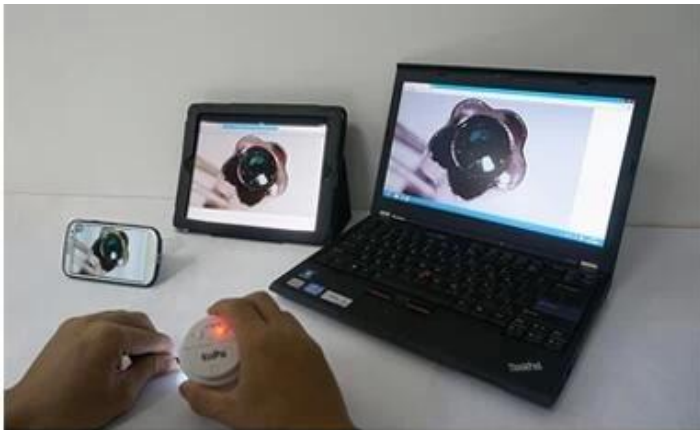

Designed with two adapters for dual purposes. One adapter serves for observing uneven and flexible skin, another is for normal tiny inspections.

Resolution	2592 * 1944
Frame rate	Up to 30fps
Illumination	Built-in 8 LEDs
Snapshot speed	1 second
Focus mode	Continuous automatic focus / Single automatic focus
Magnification	80X (Display on 1/4 inch screen)
Application	Beauty care, education, industrial inspection, etc.
Operation software in Microsoft Windows	KoPa capture, simple operation and easy to use
A/D switch	12-bit on chip,10-bit to pc
Image format frame rate	YUV output: 640x480@30fps, 800x600@20fps, 1280x960@10fps, 1280x720@10fps, 2592x1944@5fps MJPG output: 640x480@40fps, 800x600@40fps, 1280x960@40fps, 1280x720@40fps, 2592x1944@15fps
Exposure way	Wide range auto / manual exposure
White balance	Automatic white balance/Automatic exposure
Snapshot control API	native C/C++, C#, Direct Show, UVC
Observe methods	Still picture and video in real time
Spectral region	380-650nm (with IR-cut Filter)
Wireless parameters	Wireless protocol: IEEE 802.11b/g/n, frequency range: 2.4000-2.4835GHz, transmit bandwidth: 150Mbps
OS requirement	Microsoft Windows XP / Vista / 7 / 8 (32 & 64 bit) MAC OS X (wireless working mode), IOS5/IOS6 (wireless working mode)
Hardware requirement	CPU: equivalent to Intel Core2 1.6GHz or higher; Memory: 2GB or higher USB port : USB2.0 High-speed port DVD-ROM (required when installing software)
Power adapter	Input: 100-240V, 50/60Hz, 450mA; Output: 5V 2100mA
Product size	Approx. 6.2 * 5.4cm / 2.44 * 2.13in
Product weight	Approx. 81g / 2.85 (Not including the two adapters)
Package size	Approx. 15.5 * 11 * 6.7cm / 6.1 * 4.33 * 2.64in
Package weight	Approx. 353g / 12.45oz