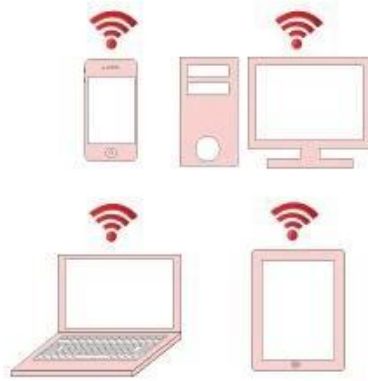

2) Turn on WiFi devices