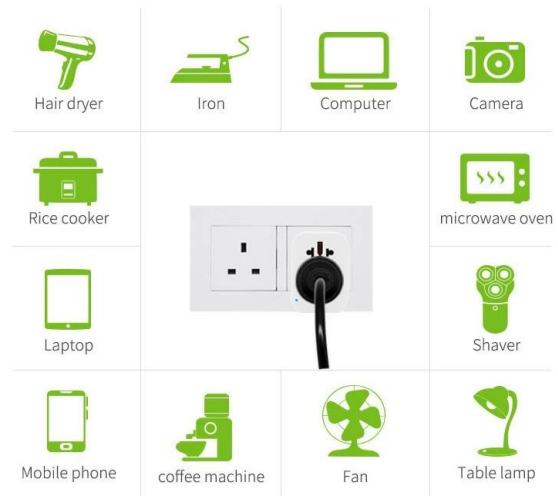

## Applicable devices range for fast charge

Support Apple PD3.0 Android QC3.0 Huawei FCP SAMSUNG AFC etc fast charge pact

Support Apple 15W, Android QC3.0, Huawei 10W, Samsung 15W etc fast charge port

Fast Charge type	Brand	Support model
PD quick charge	iPhone	8、8Plus、X、XR、XS、XS Max 11、11Pro、11 Pro Max
FC quick charge	HUAWEI	Nove4e、Nove5、Nove5 Pro、Nove6 Mate10 Pro、Mate20、Mate20 Pro Mate30、Mate30 Pro、P30 Pro
	HONOR	V9、V10、V20、20i、V30、V30Pro Note10 Magic2
AFC quick charge	SAMSUNG	S11、S10+ S10、S10e、S9+、S8 S7、S6、S6+、S7 edge、Note9 Note8、Note 10、Note 10+
QC 3.0 quick charge	MI	Mix、Mix2、Mix3、Mix2s、Max Note3、Note2、CC9 Pro、9Pro、9、 8、8se、6、6X5、5S、5SPlus、

### Support the Use of High-power Electrical Appliances

Suitable for Large and Medium Power Electrical Appliances, Such as Hair dryer, Hair Straightener, Iron, etc.