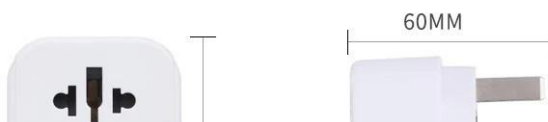

Product Parameters

Product Brand :	Product Model:
WORLDPLUG	830DQ-UK
Product Name:	Product Input:
UK TRAVEL ADAPTER	100-250V~ 10A MAX
Product Material :	Product Power:
fire retardant PC	2500W MAX
Conductor Material:	USB INPUT:
Phosphor Bronze	100-250V~, 50-60Hz,0.5A
USB-A OUTPUT:	USB-C OUTPUT:
5V==2.4A, 9V==2A, 12V==1.5A	5V==3A, 9V==2A, 12V==1.5A