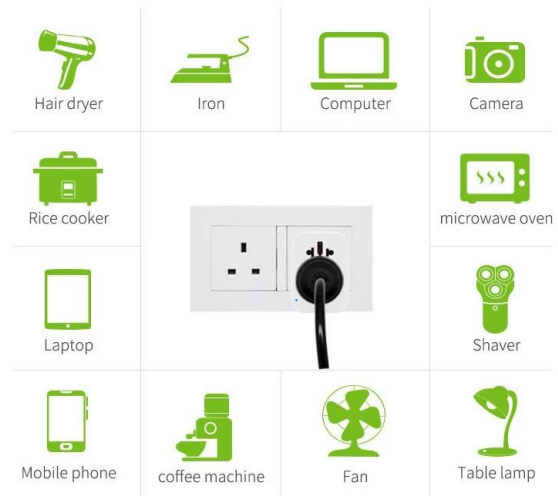

## Applicable devices range for fast charge

Support Apple PD3.0 Android QC3.0 Huawei FCP SAMSUNG AFC etc fast charge pact

Support Apple iOS, Android, QC3.0, Huawei FC, Samsung AFC etc fast charge port

Fast Charge type	Brand	Support model
PD quick charge	iPhone	8、8Plus、X、XR、XS、XS Max 11、11Pro、11 Pro Max
FC quick charge	HUAWEI	Nove4e、Nove5、Nove5 Pro、Nove6 Mate10 Pro、Mate20、Mate20 Pro Mate30、Mate30 Pro、P30 Pro
	HONOR	V9、V10、V20、20i、V30、V30Pro Note10 Magic2
AFC quick charge	SAMSUNG	S11、S10+ S10、S10e、S9+、S8 S7、S6、S6+、S7 edge、Note9 Note8、Note 10、Note 10+
QC 3.0 quick charge	MI	Mix、Mix2、Mix3、Mix2s、Max Note3、Note2、CC9 Pro、9Pro、9、 8、8se、6、6X5、5S、5SPlus、

### Support the Use of High-power Electrical Appliances

Suitable for Large and Medium Power Electrical Appliances, Such as Hair dryer, Hair Straightener, Iron, etc.