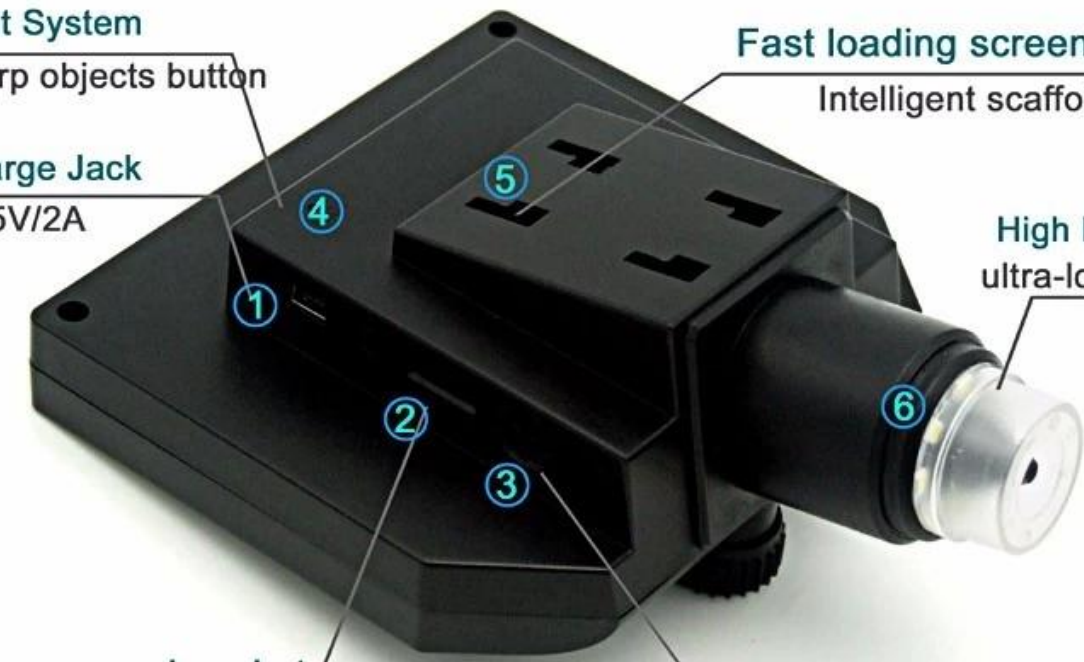

Rest System

Sharp objects button

Charge Jack

DC5V/2A

Fast loading screens

Intelligent scaffold

High LED*8
ultra-long life

Memory card socket
MicroSD(1G-64G)

Light regulation
Rotary switch

VIDEO / CAMERA / PLAYBACK

PAGE UP ZOOM+
PAGE DOWN ZOOM-

SYSTEM KEY PROGRAMMING

Confirm key
Camera button

Power ON/Off

Object distance adjustment

Main parameters

1:Pixel: HD 3 .6MP

2:Display: 4.3 inches HD OLED display.

3:Magnification: 1-600X continuous magnification system.

4:Object distance: 15mm-- infinity (Depend on the different distance)

5:With built-in lithium battery, available for working more than 6 hours continuously .