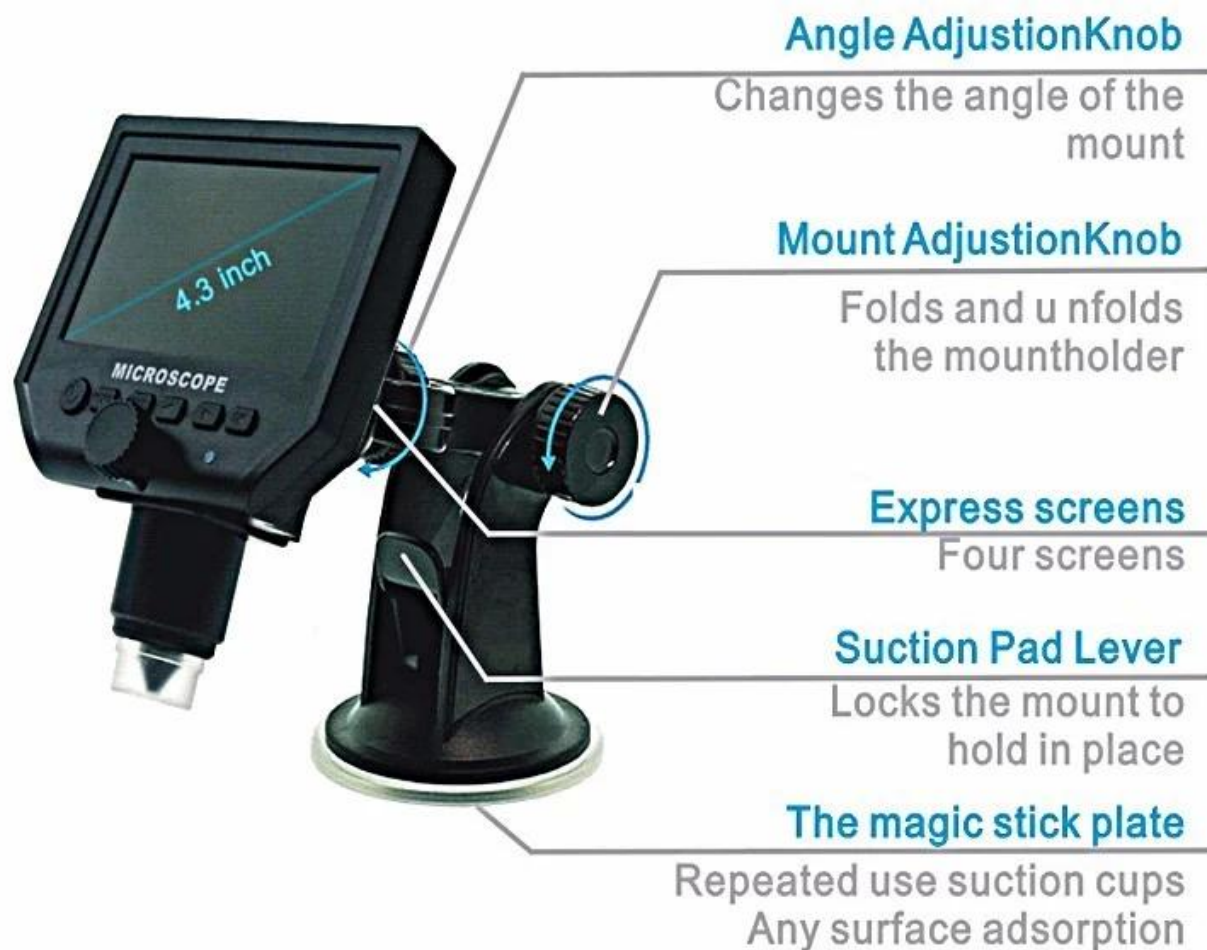

Light regulation
Rotary switch

VIDEO / CAMERA / PLAYBACK

PAGE UP ZOOM+
PAGE DOWN ZOOM-

SYSTEM KEY PROGRAMMING

Confirm key
Camera button

Power ON/Off

Object distance adjustment

Main parameters

1:Pixel: HD 3 .6MP

2:Display: 4.3 inches HD OLED display.

3:Magnification: 1-600X continuous magnification system.

4:Object distance: 15mm-- infinity (Depend on the different distance)

5:With built-in lithium battery, available for working more than 6 hours continuously .

Intelligent universal support

The intelligent universal support is super light and powerful, can be adsorbed on the surface of glass / ceramic / marble / plastic board and others.

The silicone sucker will not leave marks on any surface. after long-term using, it can be cleaned by water when there's dust on the surface.