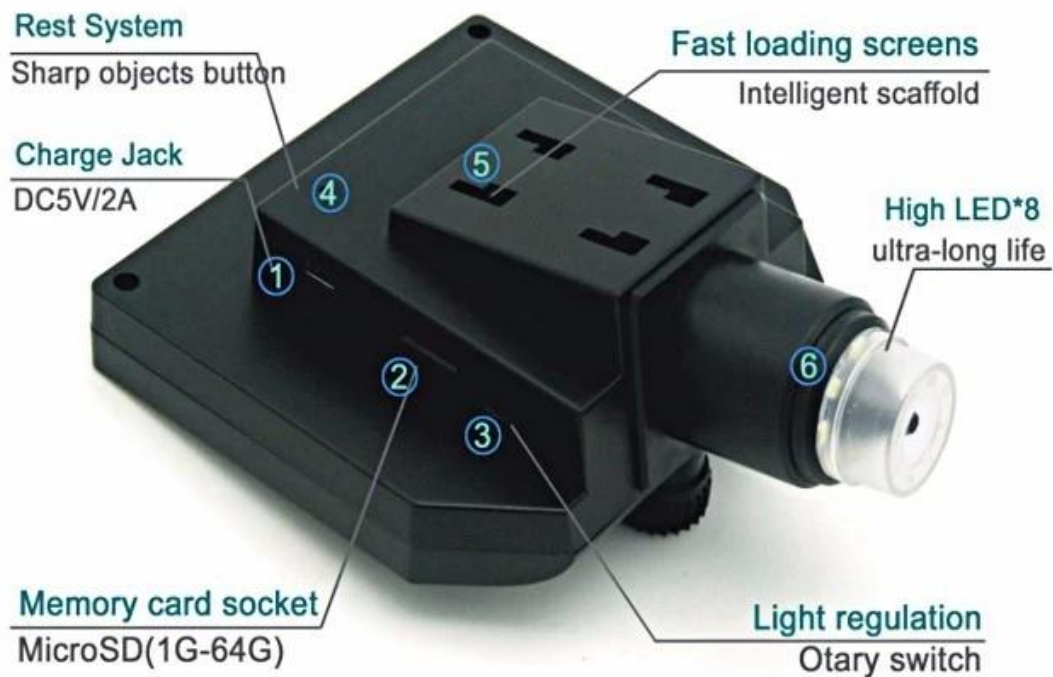

Playback mode: delete, lock / unlock

Left button, right button,

OK button (photo / video, open key)

 **Power On/Off**

**Press it once to turn on,press once again to
turn off.**

- 1: Power DC interface (5P MINI).
- 2: Memory card's socket (Micro SD), supporting (1-64GB) .
- 3: Brightness Adjust button
- 4: REST button, restore the system.(If the machine can not work, please press the button with sharp objects to restart it.)
- 5: Fast loading 4 holes' bayonet, push the bracket's 4 claws into the bayonet,hearing “ka” once,it says the assemble is finished.
- 6: High brightness 8 LEDs, available for up to 100 thousand hours.