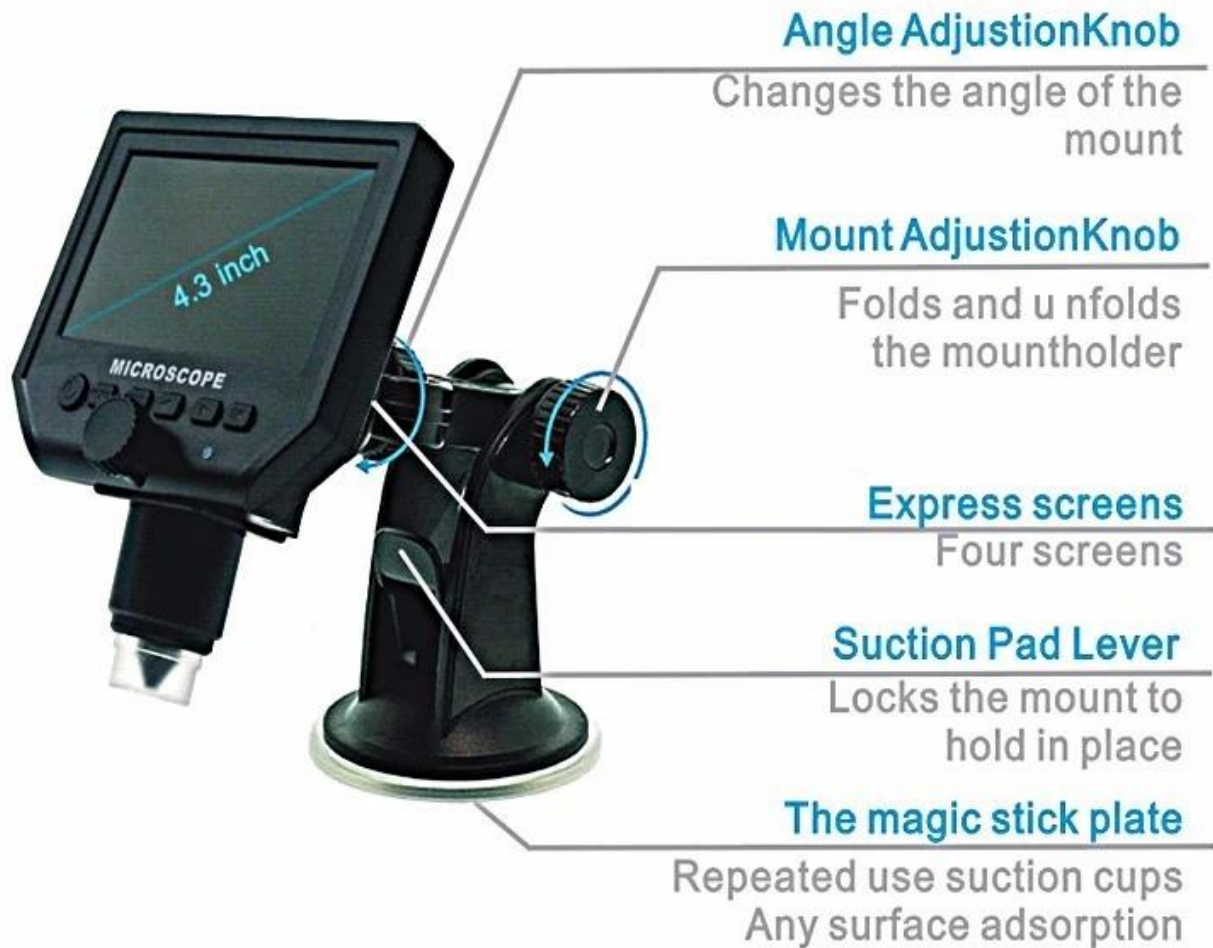

Parámetros principales:

1: Pixel: HD 3, CCD de 6MP

2: Pantalla: pantalla OLED HD de 4.3 pulgadas.

4: Ampliación: sistema de aumento continuo 1-600X.

5: distancia del objeto: 15 mm - infinito

6: con batería de litio incorporada, trabajando continuamente durante 6 horas.

Charge Jack

DC5V/2A

Fast loading screens

Intelligent scaffold

High LED*8
ultra-long life

Memory card socket
MicroSD(1G-64G)

Light regulation
Rotary switch

Main parameters

1:Pixel: HD 3 .6MP

2:Display: 4.3 inches HD OLED display.

3:Magnification: 1-600X continuous magnification system.

4:Object distance: 15mm-- infinity (Depend on the different distance)

5:With built-in lithium battery, available for working more than 6 hours continuously .

Intelligent universal support

The intelligent universal support is super light and powerful, can be adsorbed on the surface of glass / ceramic / marble / plastic board and others.

The silicone sucker will not leave marks on any surface. after long-term using, it can be cleaned by water when there's dust on the surface.