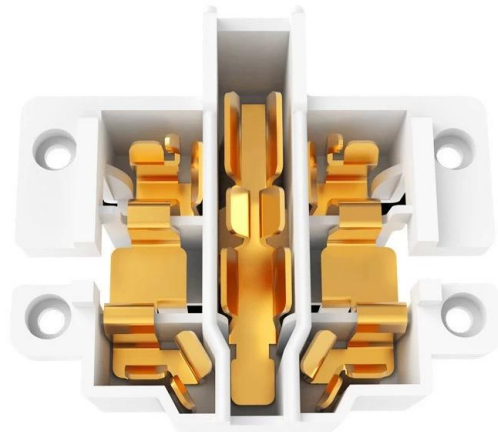

High Quality Copper Parts are Selected Inside of the Product, Which Can be Plugged and Pulled Smoothly, And the Stable Current Can Reduce the Heat

Silent Charging, Accompany You to Sleep Safely

Excellent Immersion Technology for Transformer and Reasonable Oscillation Frequency Design for Switch. Deviate from Audio Range, Avoid Noise Source and Reject Current "squeak".