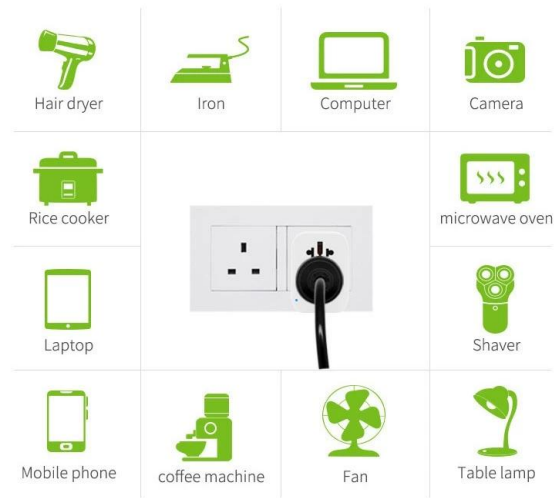

Support the Use of High-power Electrical Appliances

Suitable for Large and Medium Power Electrical Appliances, Such as Hair dryer, Hair Straightener, Iron, etc.