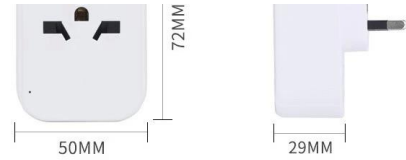

PD QC adaptateur de voyage rapide international universel US UK AU EU type C port USB voyage dans le monde BS8546 chargeur rapide prise UK converti

modèle du produit	SE-830DQ-UK
Nom du produit	UK TRAVEL ADAPTER
Entrée de produit	100-250y ~ 10AMAX
Matériau du produit	PC ignifuge
Puissance du produit	2500W MAX
Matériau conducteur	Bronze phosphoreux
ENTRÉE USB	100-250 ~, 50-60Hz0,5A
SORTIE USB-A	5V-2.4A, 9V = 2A, 12V = 1.5A
SORTIE USB-C	5V = 3A.9V-2A.12V-1.5A

Safety Shutter

Conversion for Multi-country Standard Plugs

American standard plug, Chinese standard plug, European standard plug, Australian standard plug, German standard plug, British standard plug, Italian standard plug, Swiss standard plug and Brazil standard plug can be used

US 2PIN

US 3PIN

UK 3PIN

WARM TIPS: DUE TO MANUAL MEASUREMENT, THE SIZE MAY HAVE AN ERROR OF 0.1-0.5MM, PLEASE REFER TO THE ACTUAL PRODUCT.

Different Choice , Same Perfection

Different Versions Can Be Selected According to Own Needs

Product Parameters

Product Brand :	Product Model:
WORLDPLUG	830DQ-UK
Product Name:	Product Input:
UK TRAVEL ADAPTER	100-250V~ 10A MAX
Product Material :	Product Power:
fire retardant PC	2500W MAX
Conductor Material:	USB INPUT:
Phosphor Bronze	100-250V~, 50-60Hz,0.5A
USB-A OUTPUT:	USB-C OUTPUT:
5V==2.4A, 9V==2A, 12V==1.5A	5V==3A, 9V==2A, 12V==1.5A