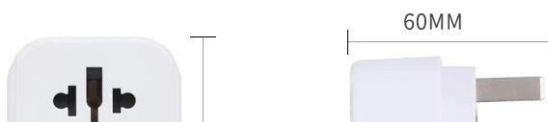

PD QC adaptateur de voyage rapide international universel US UK AU EU type C port USB voyage dans le monde BS8546 chargeur rapide prise UK converti

modèle du produit	SE-830DQ-UK
Nom du produit	UK TRAVEL ADAPTER
Entrée de produit	100-250y ~ 10AMAX
Matériau du produit	PC ignifuge
Puissance du produit	2500W MAX
Matériau conducteur	Bronze phosphoreux
ENTRÉE USB	100-250 ~, 50-60Hz0,5A
SORTIE USB-A	5V-2.4A, 9V = 2A, 12V = 1.5A
SORTIE USB-C	5V = 3A.9V-2A.12V-1.5A

Safety Shutter

Conversion for Multi-country Standard Plugs

American standard plug, Chinese standard plug, European standard plug, Australian standard plug, German standard plug, British standard plug, Italian standard plug, Swiss standard plug and Brazil standard plug can be used

US 2PIN

US 3PIN

UK 3PIN

WARM TIPS: DUE TO MANUAL MEASUREMENT, THE SIZE MAY HAVE AN ERROR OF 0.1-0.5MM, PLEASE REFER TO THE ACTUAL PRODUCT.

Different Choice , Same Perfection

Different Versions Can Be Selected According to Own Needs

Product Parameters

Product Brand :	Product Model:
WORLDPLUG	830DQ-UK
Product Name:	Product Input:
UK TRAVEL ADAPTER	100-250V~ 10A MAX
Product Material :	Product Power:
fire retardant PC	2500W MAX
Conductor Material:	USB INPUT:
Phosphor Bronze	100-250V~, 50-60Hz,0.5A
USB-A OUTPUT:	USB-C OUTPUT:
5V==2.4A, 9V==2A, 12V==1.5A	5V==3A, 9V==2A, 12V==1.5A