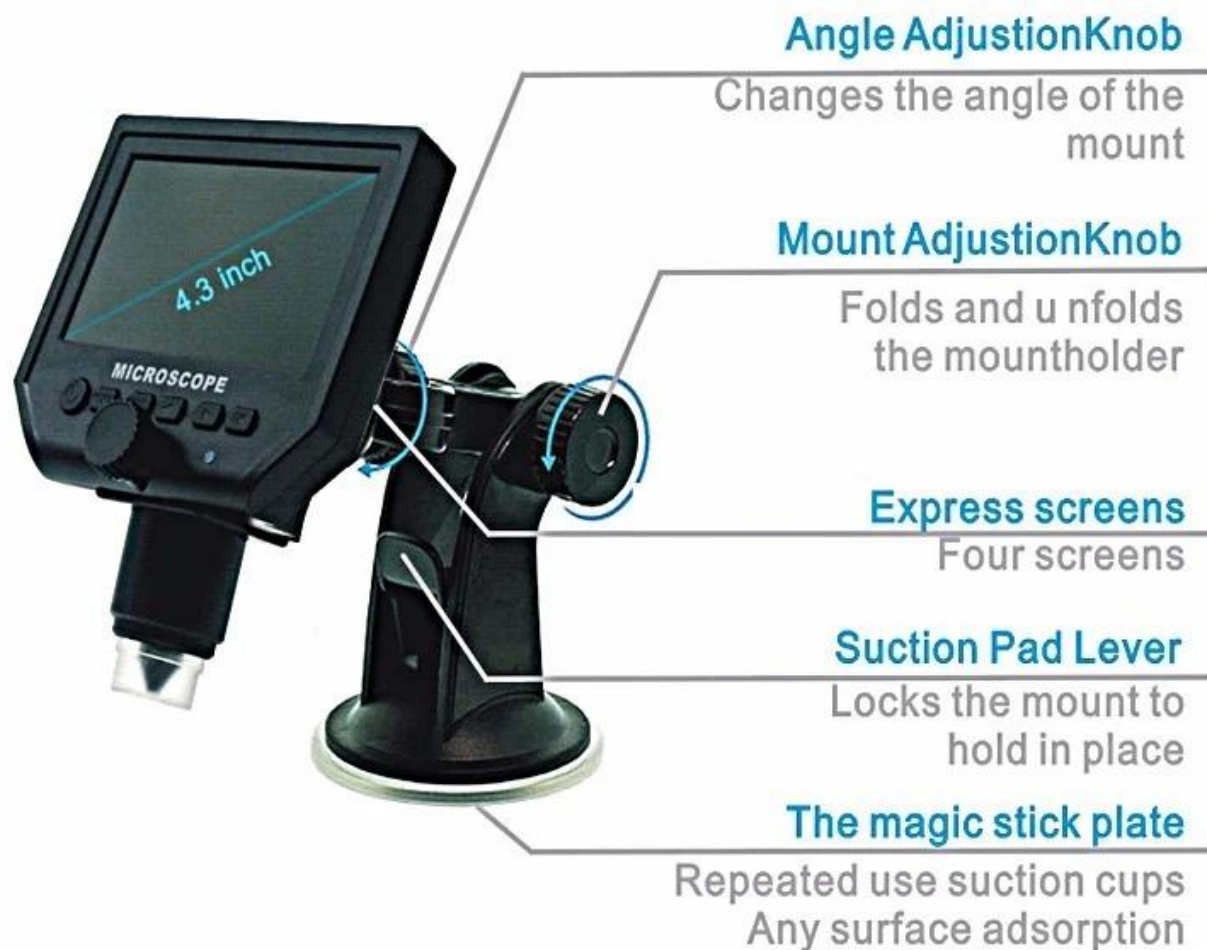

Intelligent universal support

The intelligent universal support is super light and powerful, can be adsorbed on the surface of glass / ceramic / marble / plastic board and others.