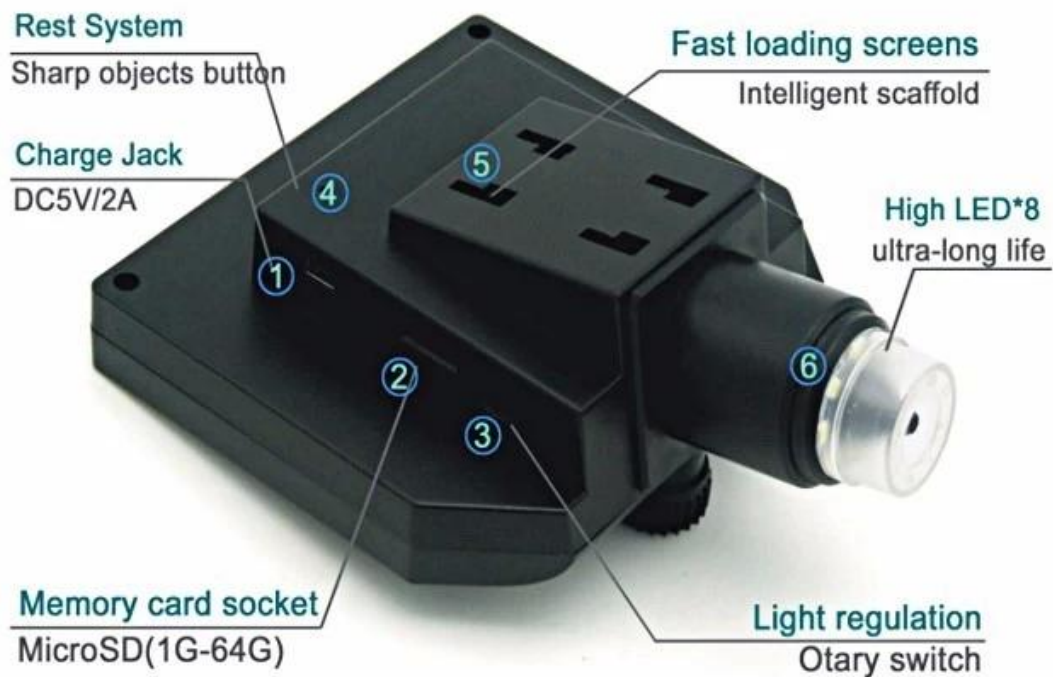

**press OK button for taking photos**

**Playback mode: delete, lock / unlock**

**Left button, right button,**

**OK button (photo / video, open key)**

 **Power On/Off**

**Press it once to turn on,press once again to  
turn off.**

- 1: Power DC interface (5P MINI).
- 2: Memory card's socket (Micro SD), supporting (1-64GB) .
- 3: Brightness Adjust button
- 4: REST button, restore the system.(If the machine can not work, please press the button with sharp objects to restart it.)
- 5: Fast loading 4 holes' bayonet, push the bracket's 4 claws into the bayonet,hearing “ka” once,it says the assemble is finished.
- 6: High brightness 8 LEDs, available for up to 100 thousand hours.