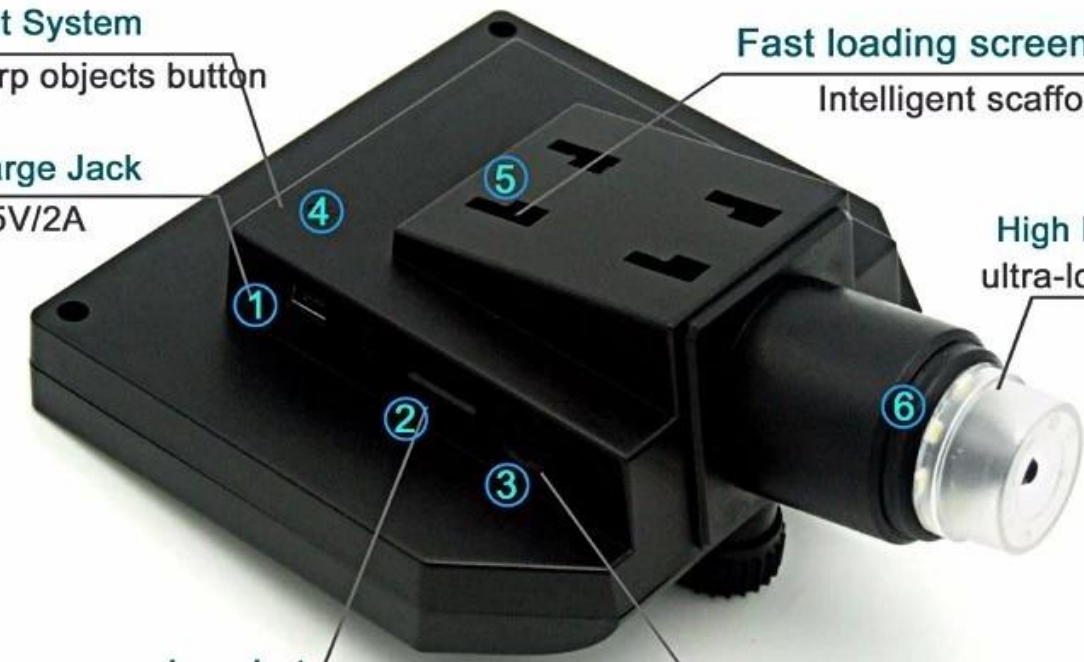

Sharp objects button

**Charge Jack**

DC5V/2A

**Fast loading screens**

Intelligent scaffold

High LED\*8  
ultra-long life

**Memory card socket**  
MicroSD(1G-64G)

**Light regulation**  
Rotary switch

VIDEO / CAMERA / PLAYBACK

PAGE UP ZOOM+  
PAGE DOWN ZOOM-

SYSTEM KEY PROGRAMMING

Confirm key  
Camera button

Power ON/Off

Object distance adjustment

# Main parameters

---

**1:Pixel: HD 3 .6MP**

**2:Display: 4.3 inches HD OLED display.**

**3:Magnification: 1-600X continuous magnification system.**

**4:Object distance: 15mm-- infinity (Depend on the different distance)**