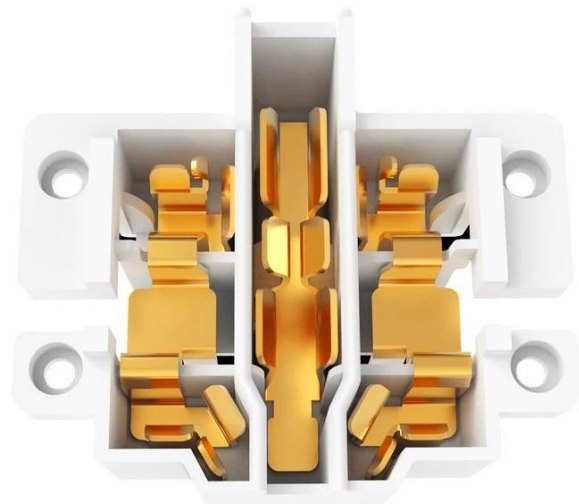

Built-in 10A fuse

Built-in BS1362 fuse, take the high-power devices more assured.

High Quality Copper Parts Elaborate Work and Attentive Operation

High Quality Copper Parts are Selected Inside of the Product, Which can be Plugged and Pulled Smoothly, And the Stable Current can Reduce the Heat