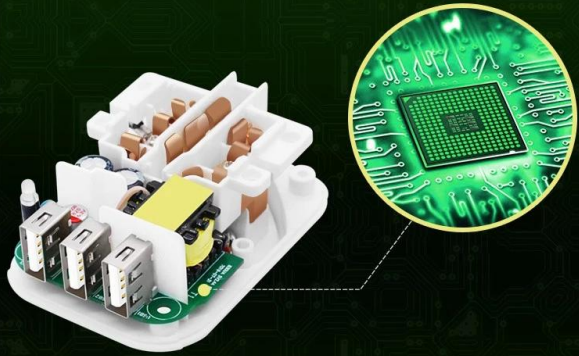

Smart IC, Safe Charging

Charging is not Hot, More Comfortable to Use