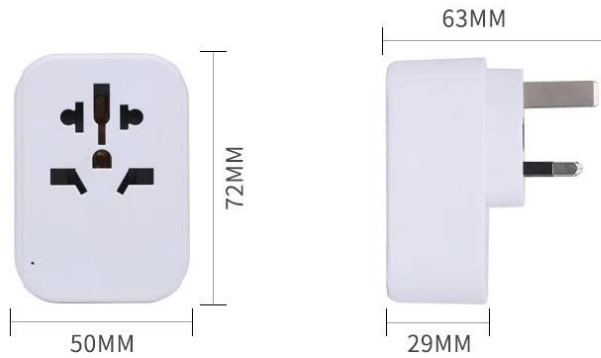

Conductor Material: USB INPUT:

Phosphor Bronze 100-250V~, 50-60Hz,0.5A

USB OUTPUT:

5V==2.4A MAX

WARM TIPS: DUE TO MANUAL MEASUREMENT, THE SIZE MAY HAVE AN ERROR OF 0.1-0.5MM, PLEASE REFER TO THE ACTUAL PRODUCT.

Different Choice , Same Perfection

Different Versions Can Be Selected According to Own Needs