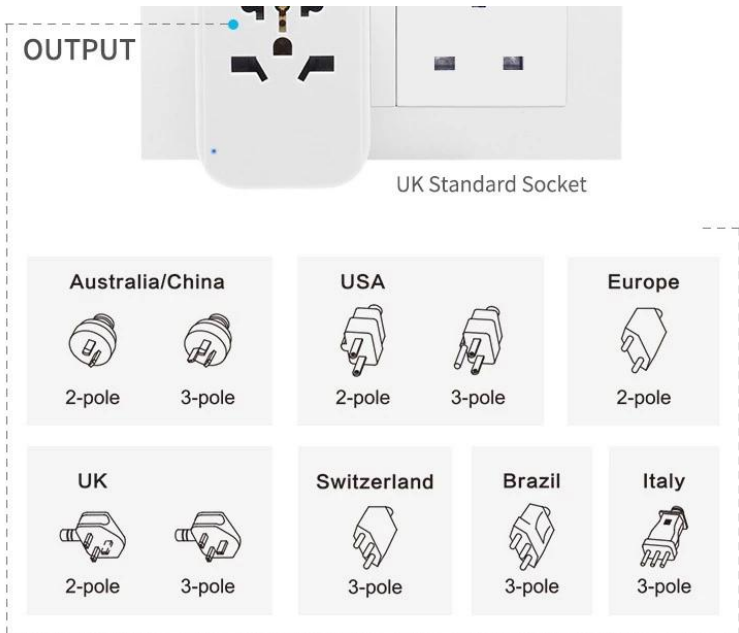

3USB Output

Smart IC

Flame retardant and high temperature resistant

2500W Big Power

compact and easy for carrying

Safety Shutter

Unfamiliar Countries Familiar Sockets

Applicable Countries and Regions

Product Parameters

Product Brand :	Product Model :
WORLDPLUG	830U-UK
Product Name:	Product Input:
UK TRAVEL ADAPTER	100-250V~ 10A MAX
Product Material :	Product Power:
fire retardant PC	2500W MAX
Conductor Material:	USB INPUT: