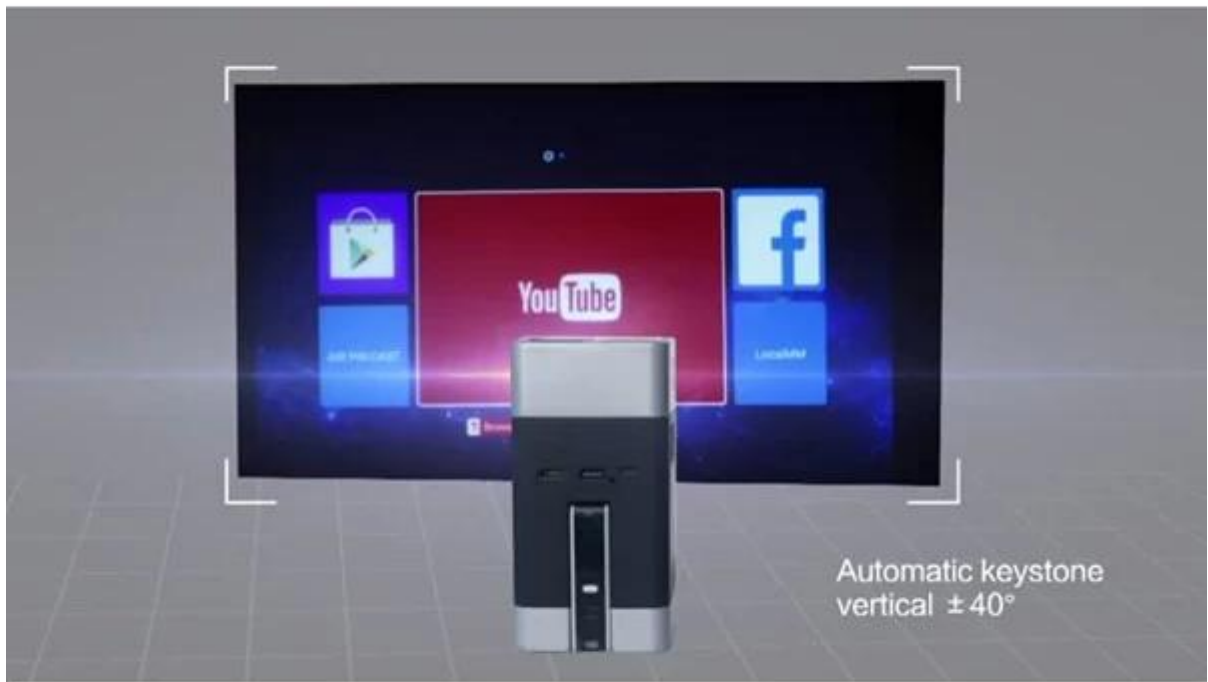

Product Pictures:

3d LED

Front side

Focal adjustment dial wheel

Power switch

Air inlet

USB2.0 port

Air inlet

TYPY-C charging port

Speaker

HDMI input port

Laser bluetooth keyboard

Powerswitch of laser bluetooth keyboard

PHOTON CUBE
portable 3D projector with laser keyboard

With Laser keyboard
MOBILE OFFICE

Perfect

by the high quality

ESSENCE

THE DUAL-BAND WIFI, MORE FLUENT

LED

SWEET NIGHT TOGETHER WITH YOUR LOVER

Private space more freedom

Cube design, easily project screen to ceiling Without a tripod

□□□□□