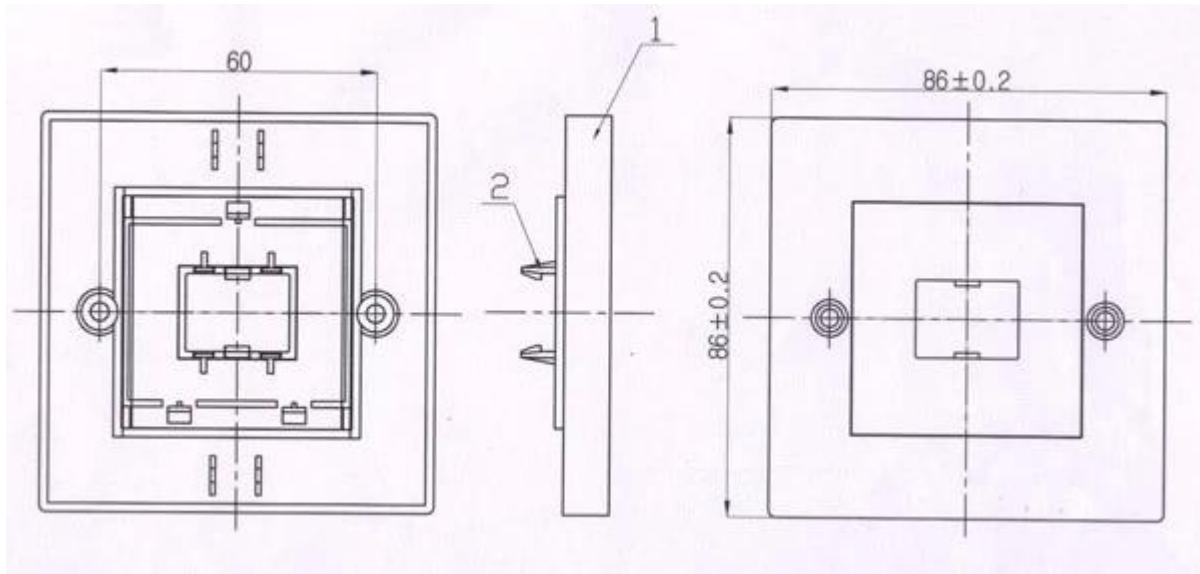

HDMI 86 HD
HDMI-09

8081028 + 8081036 + HDMI-01

Features

- 1. Suitable for HDMI/DVI
- 2. ...
- 3. ...
- 4. ...
- 5. HDCP 1080P
- 6. AC

Specifications

- * 86 * 86mm
- * 2mm
- * HDMI 19Pin
- * 1.3B HDMI
- * 1080P
- HDMI 19Pin * HDMI 19Pin
- DC 1Amp * Voltage DC 300V 10ms
- * resistance 2
- * 10M ohmsv