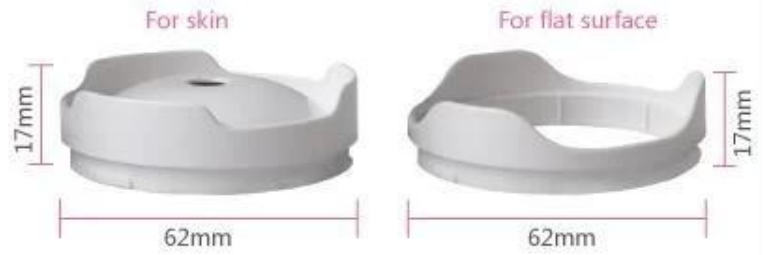

Adapter

Specialized adapter for different usages and industries

Thoughtful carry pouch

Waterproof and practical carry pouch , always facilitate your life.