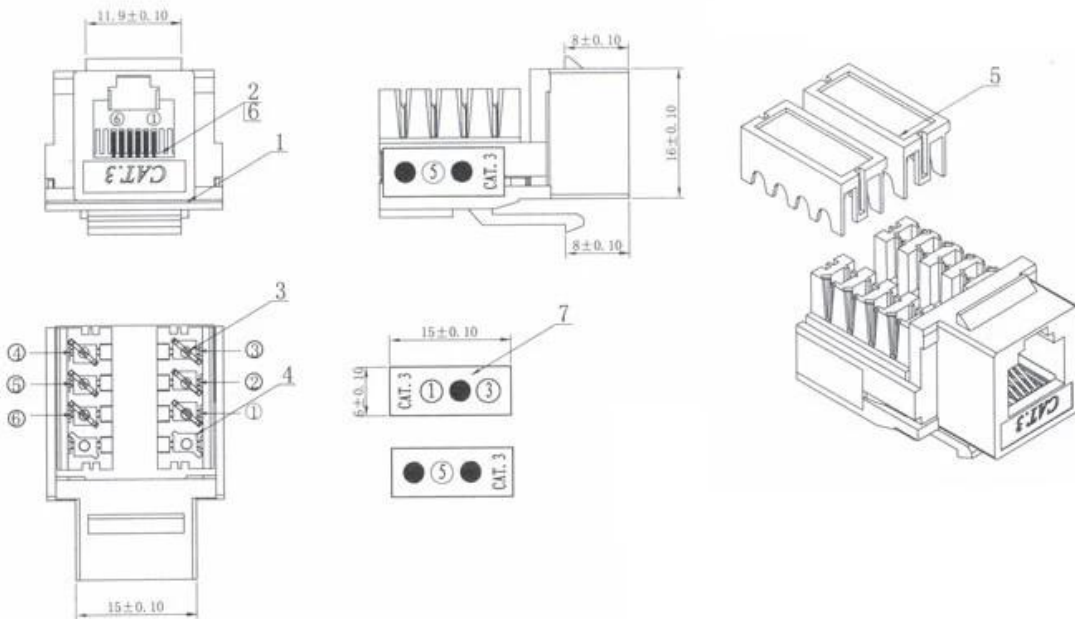

**DC RJ11 NE-23-CAT3**

DC

DC/DC/DC

UL 94V-0

DC

G / F 50μ

RJ11 6P4C / 6P6C

DC

DC

- \* 1 / PE
- \* 50 /
- \* / 38\*38 \*32 cm

- 2005 10 1. Established
- 2. Owns . . . . .
- ISO9001 UL CE EMC CQC RoHS 3. Certificates
- Aliexpress 4. Six
- 5. Production 100 /
- 6. Monthly 50
- 20 7. Exported
- 8. We & 038