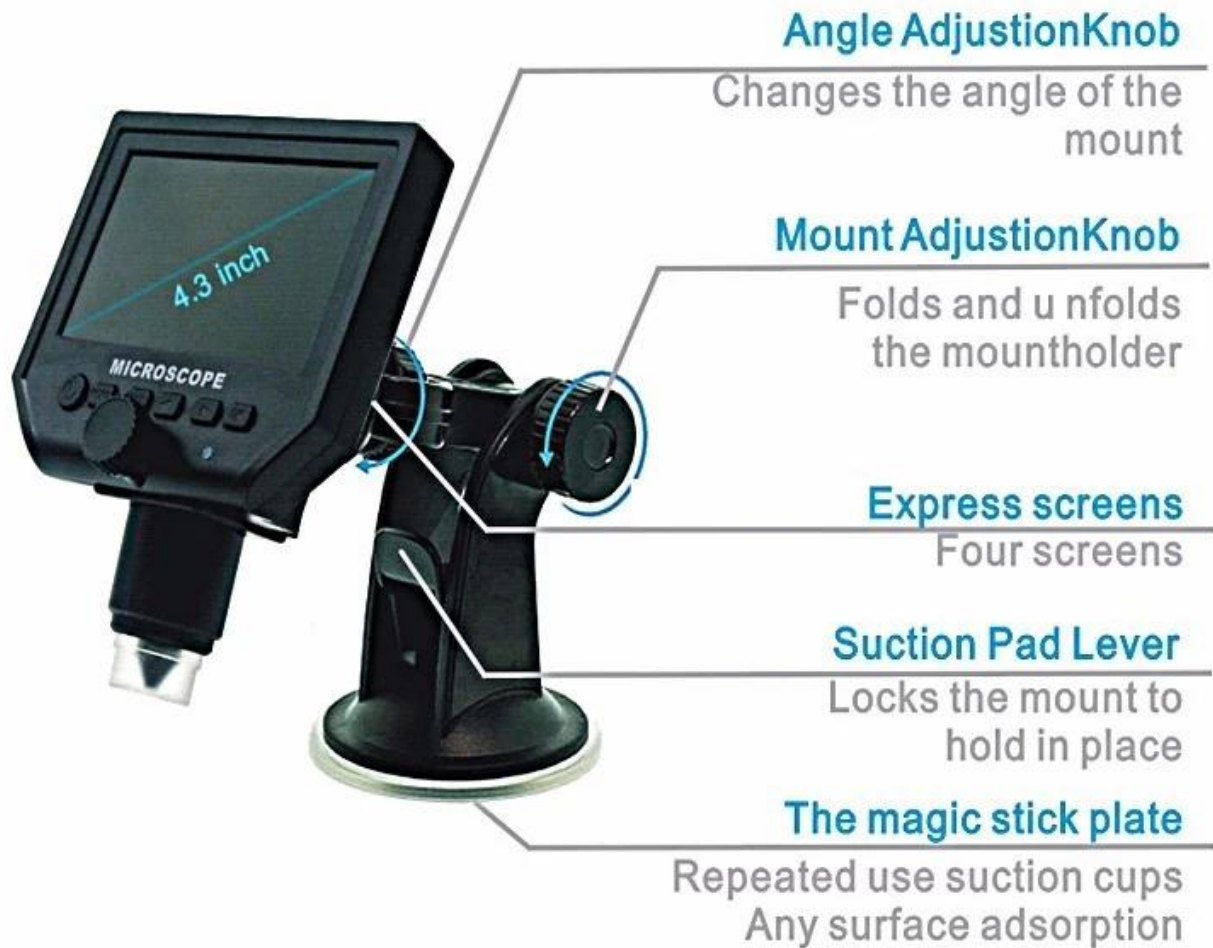

Intelligent universal support

The intelligent universal support is super light and powerful, can be adsorbed on the surface of glass / ceramic / marble / plastic board and others.