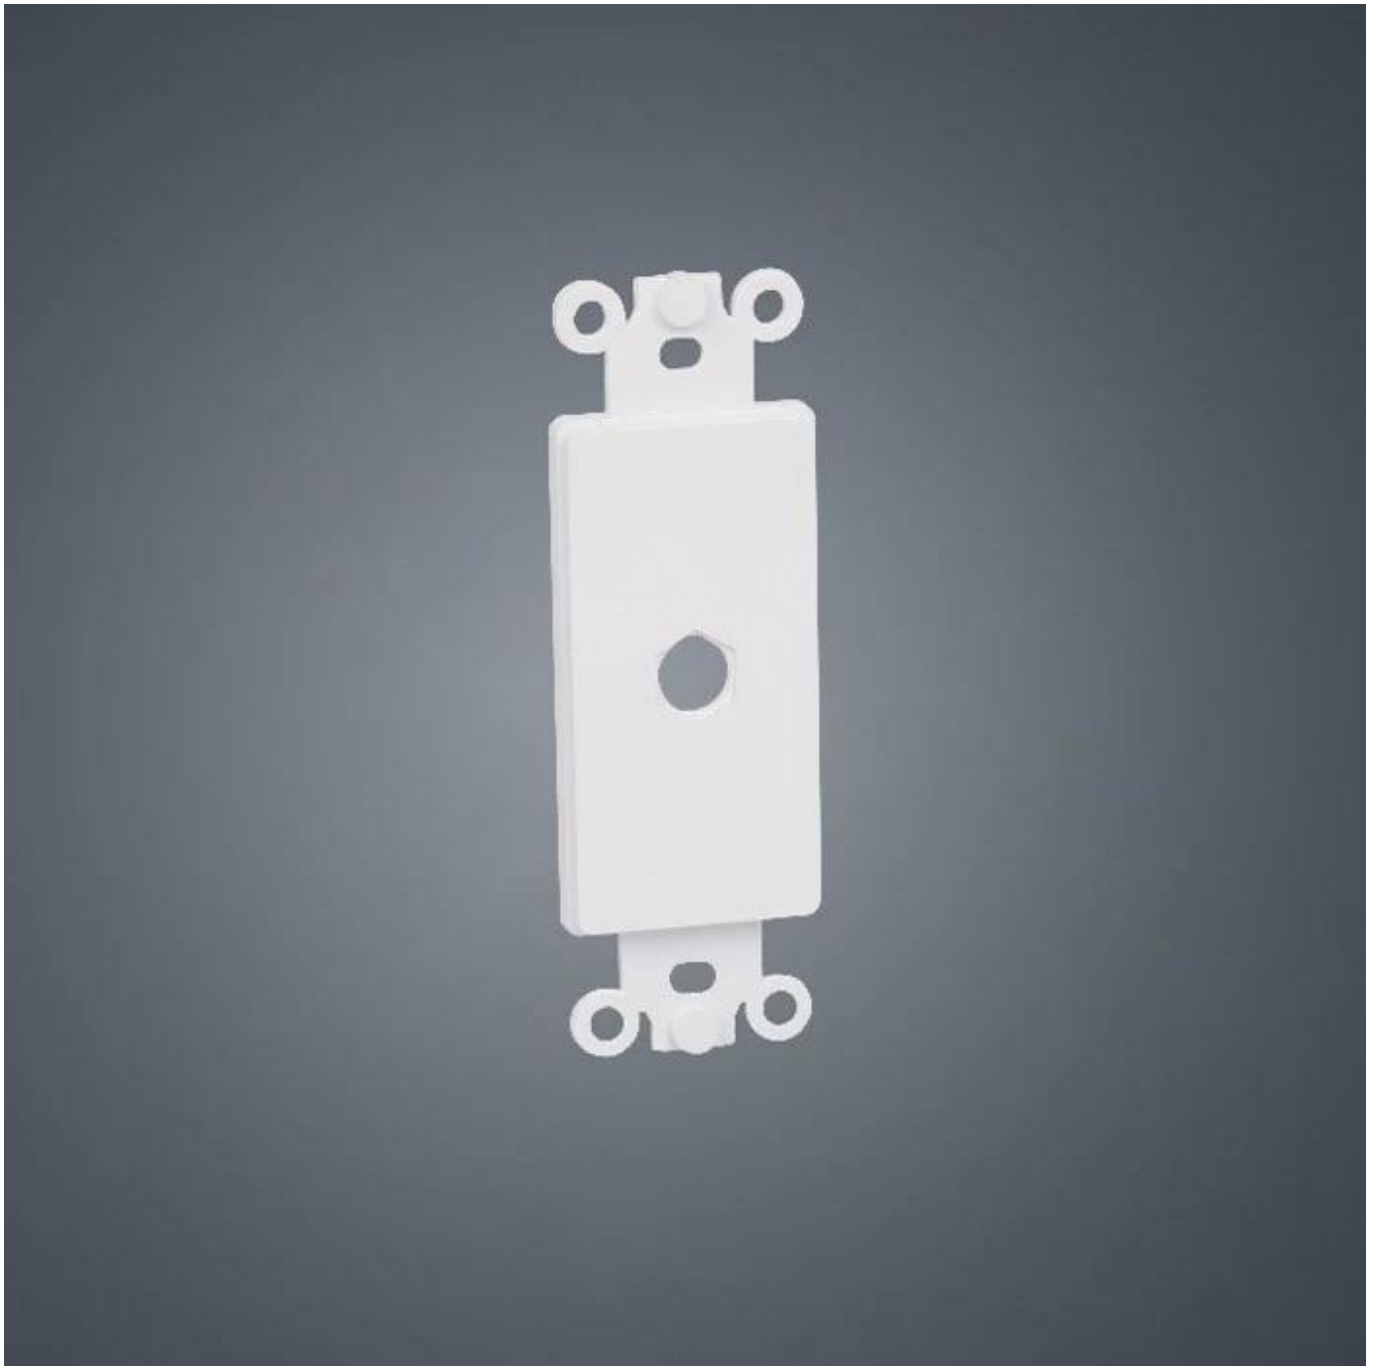

# 120mm ABS Plastic Bracket

- \* 120mm x 40mm x 10mm
- \* 4x M3 F/4x RCA
- \* 1x Hole
- \* ABS Plastic
- \* RoHS

Image

Image

□□□□□□□□