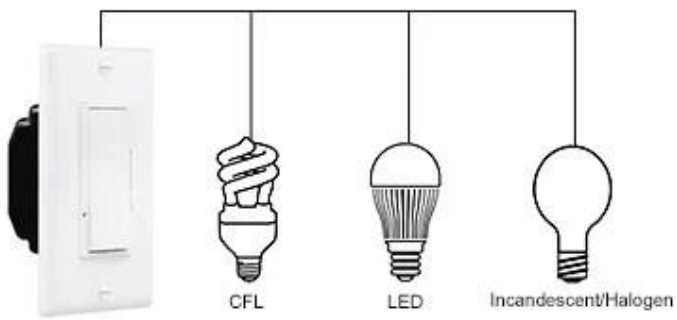

125V 600W LED

125V 600W 3 LED

125V 600W 3 LED

LED

150 LED 600

**R&D
team:8+years**

**Customization
service:From
design to Package**

**Mandatory
Certificate Report.**

**Small order
accepted**

Dimmer

- 3-wire 15A 125V
- 150W LED
- 600lm
- SWITCH.
- 150W LED.
- 600lm

Dimmer

Dimmable CFL LED Inc Dimmer

Dimmer

Dimmer

Keygma Dimmer