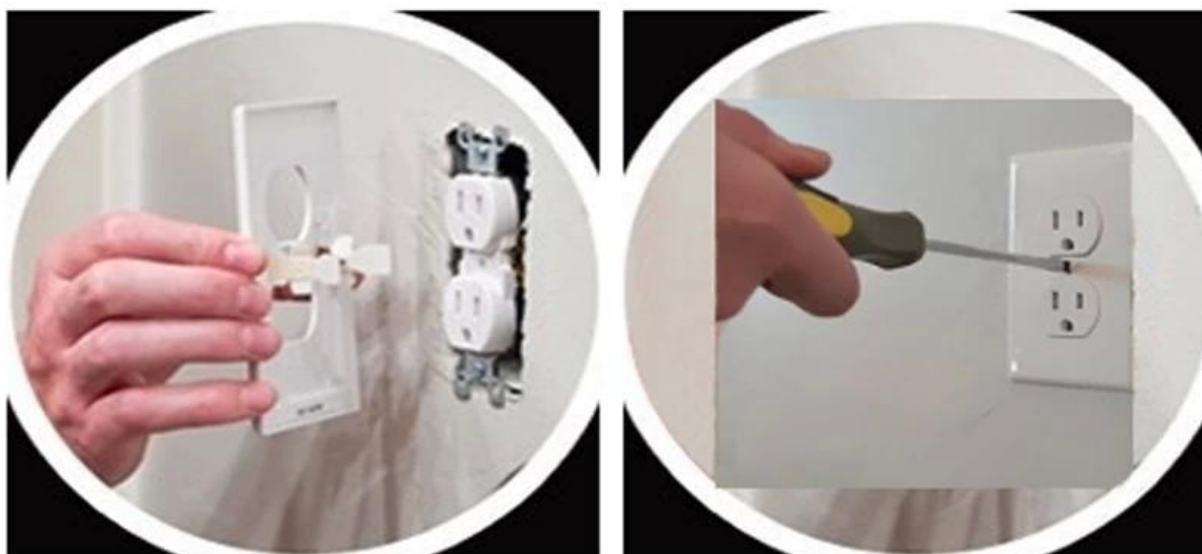

AC 110V 60Hz 1000mA LED 1000lm & 1000lm

EASY

Install our products in seconds -
requires no wires or batteries

1000lm

1000lm : LED 1000lm 1000lm;

1000lm : 3 LED

1000lm : On-Off

1000lm 1000lm