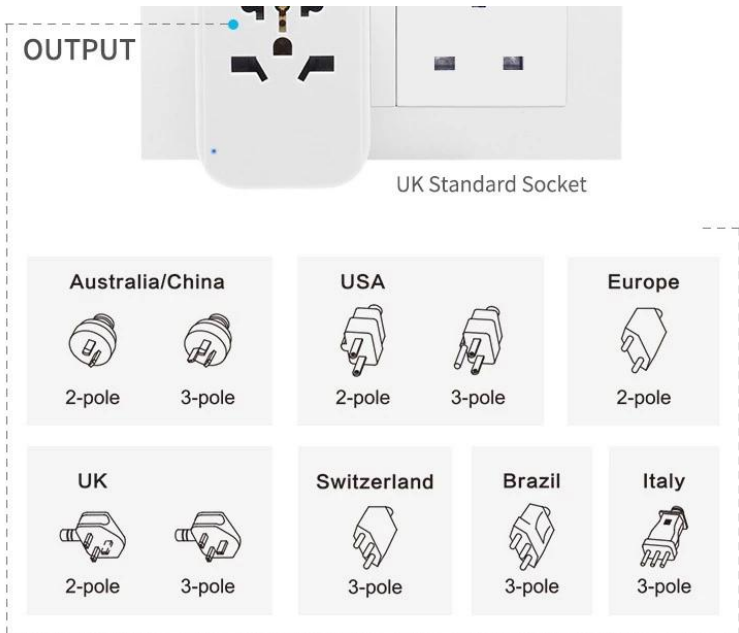

UK

3 USB TRAVEL ADAPTER

EN62368 BS8546 IEC60884 and other authoritative certifications

3USB Output

Smart IC

Flame retardant and high temperature resistant

2500W Big Power

compact and easy for carrying

Safety Shutter

Unfamiliar Countries Familiar Sockets

Applicable Countries and Regions

UK, India, the United Arab Emirates, Pakistan, Bahrain islands, Botswana, Bhutan, Dominica, Gambia Granada, Zimbabwe, Qatar, Kenya, Maldives, Malta, Malawi, Malaysia, Nigeria, Sierra Leone, Cyprus, Seychelles, St. Louis, Tanzania, Vietnam, Brunei, Uganda, Hong Kong, Singapore, Yemen

Product Parameters

Product Brand :	Product Model :
WORLDPLUG	830U-UK
Product Name:	Product Input:
UK TRAVEL ADAPTER	100-250V~ 10A MAX
Product Material :	Product Power:
fire retardant PC	2500W MAX
Conductor Material:	USB INPUT: