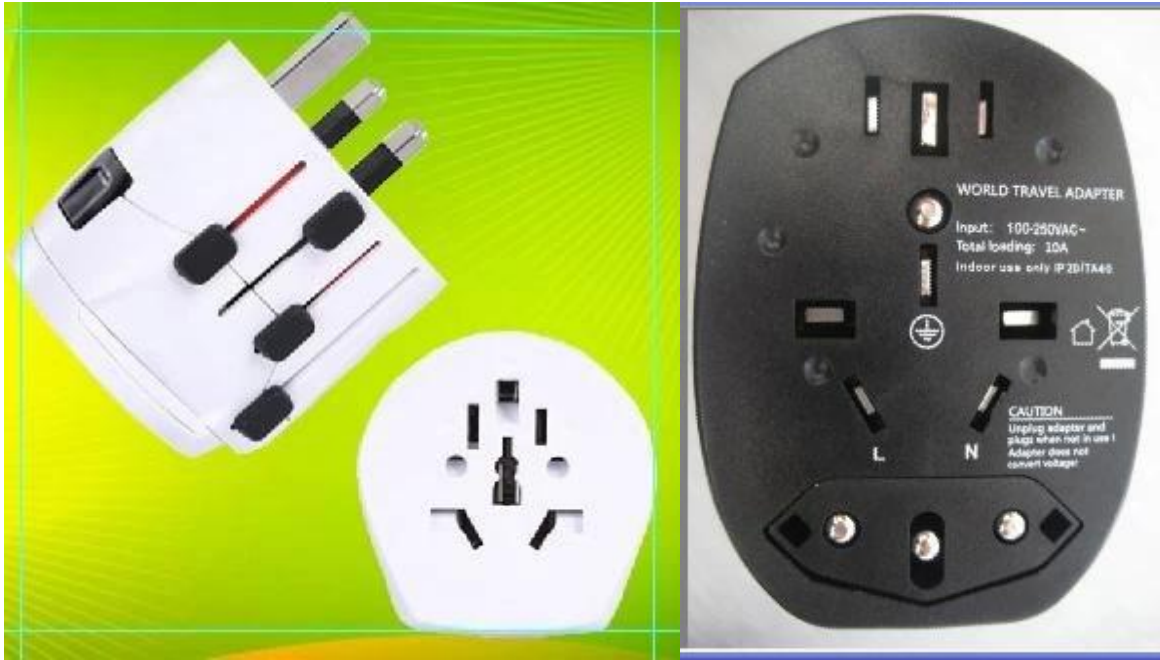

ODM & A, OEM 工厂 MOQ 工厂 1Kpcs 工厂. 工厂 工厂 工厂 工厂 工厂 工厂, 工厂 工厂. 工厂 工厂 工厂 工厂 工厂 工厂! 工厂 工厂 工厂 工厂!

工厂 工厂 :
CTN 工厂 : 200PCS / CN
GW : 19.00 工厂
N.W : 15.00 工厂
工厂 : 40x30x29 CM

工厂 工厂 :