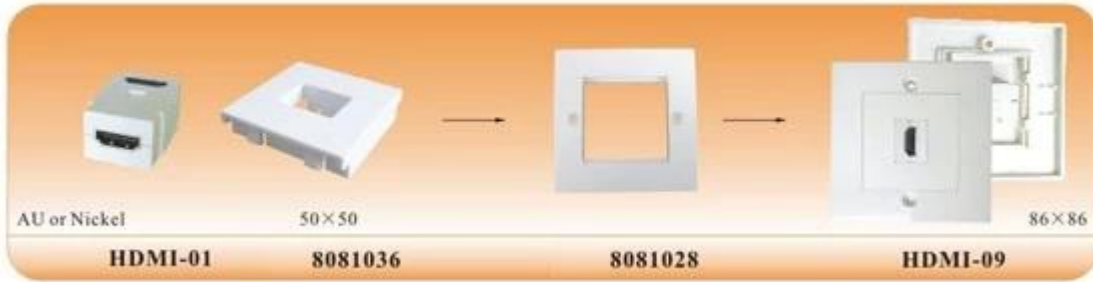

HDMI 86 HD
HDMI-09

:8,081,028 + 8,081,036 + HDMI-01

:

1. Suitable for HDMI and DVI.
2. Suitable for 1.3B HDMI 19Pin, 1080P, HDCP, DC 1AMP, Voltage DC 300V, 10ms, 10M ohms.
3. Suitable for 1080P, HDCP, DC 1AMP, Voltage DC 300V, 10ms, 10M ohms.
4. Suitable for 1080P, HDCP, DC 1AMP, Voltage DC 300V, 10ms, 10M ohms.
5. Suitable for 1080P, HDCP, DC 1AMP, Voltage DC 300V, 10ms, 10M ohms.
6. Suitable for 1080P, HDCP, DC 1AMP, Voltage DC 300V, 10ms, 10M ohms.

& A; :

- * : 86 * 86mm
- * 2mm
- * : HDMI 19Pin, 1080P.
- * 1.3B HDMI 19Pin, 1080P, HDCP, DC 1AMP, Voltage DC 300V, 10ms, 10M ohms.
- * 1080P, HDCP, DC 1AMP, Voltage DC 300V, 10ms, 10M ohms.
- HDMI 19Pin * HDMI 19Pin
- DC 1AMP * Voltage DC 300V 10ms
- * 1080P, HDCP, DC 1AMP, Voltage DC 300V, 10ms, 10M ohms.
- * 1080P, HDCP, DC 1AMP, Voltage DC 300V, 10ms, 10M ohms.

□□ :

□□ : 1PCS / PE □□,
200PCS / CTN
MEAS : 38 * 38 * 26 CM
□□ : 7.0 □□□□

□□□ chose□□□ □□ □□□,□ □□□ □□□□□. □□□.

- 1) 86 * 86mm □□□ □□□□
- 2) 80 * 80mm □□□ □□□□

Why Choose US :

Our goal is to provide customers products of high quality, competitive price, and superior services.