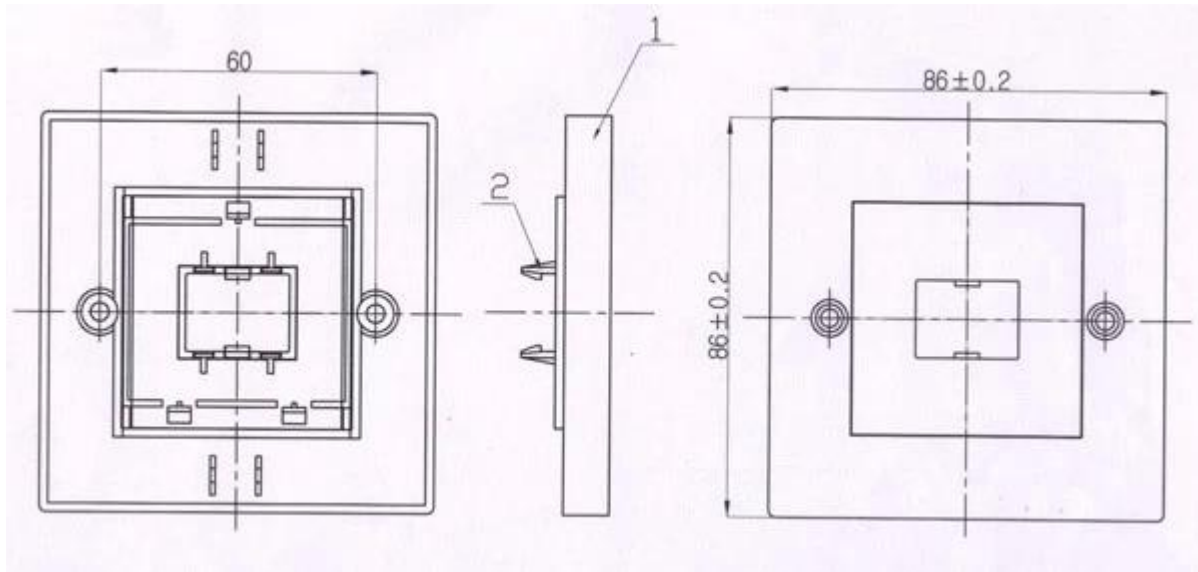

HDMI 86 HD
HDMI-09

:8,081,028 + 8,081,036 + HDMI-01

:

1. Suitable for HDMI and DVI.
2. Suitable for 1.3B HDMI 19Pin, 1080P, HDCP, DC 1AMP, Voltage DC 300V, 10ms, 10M ohms.
3. Suitable for 1080P, HDCP, DC 1AMP, Voltage DC 300V, 10ms, 10M ohms.
4. Suitable for 1080P, HDCP, DC 1AMP, Voltage DC 300V, 10ms, 10M ohms.
5. Suitable for 1080P, HDCP, DC 1AMP, Voltage DC 300V, 10ms, 10M ohms.
6. Suitable for 1080P, HDCP, DC 1AMP, Voltage DC 300V, 10ms, 10M ohms.

& A; :

- * : 86 * 86mm
- * 2mm
- * : HDMI 19Pin, 1080P.
- * 1.3B HDMI 19Pin, 1080P, HDCP, DC 1AMP, Voltage DC 300V, 10ms, 10M ohms.
- * 1080P, HDCP, DC 1AMP, Voltage DC 300V, 10ms, 10M ohms.
- HDMI 19Pin * HDMI 19Pin
- DC 1AMP * Voltage DC 300V 10ms
- * 1080P, HDCP, DC 1AMP, Voltage DC 300V, 10ms, 10M ohms.
- * 1080P, HDCP, DC 1AMP, Voltage DC 300V, 10ms, 10M ohms.

□□ :

□□ : 1PCS / PE □□,
200PCS / CTN
MEAS : 38 * 38 * 26 CM
□□ : 7.0 □□□□

□□□ chose□□□ □□ □□□,□ □□□ □□□□□. □□□.

- 1) 86 * 86mm □□□ □□□□
- 2) 80 * 80mm □□□ □□□□

Why Choose US :

Our goal is to provide customers products of high quality, competitive price, and superior services.