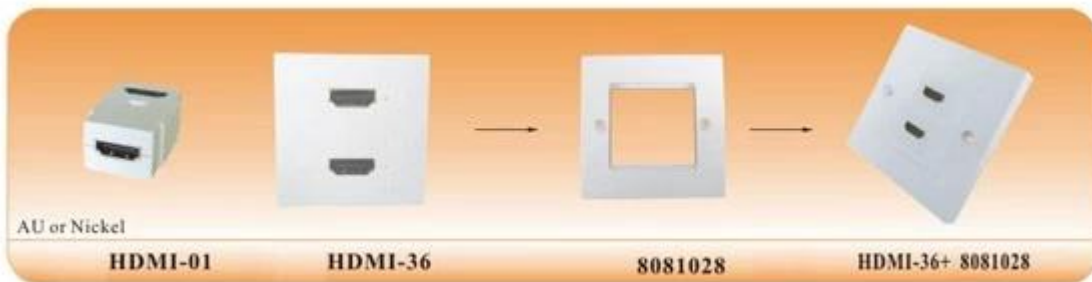

HDMI 86 HD
HDMI-09

:8,081,028 + 8,081,036 + HDMI-01

:

1. Suitable for HDMI and DVI.
2. Suitable for 1.3B HDMI 19Pin, 1080P, HDCP, DC 1AMP, Voltage DC 300V, 10ms, 10M ohms.
3. Suitable for 1080P, HDCP, DC 1AMP, Voltage DC 300V, 10ms, 10M ohms.
4. Suitable for 1080P, HDCP, DC 1AMP, Voltage DC 300V, 10ms, 10M ohms.
5. Suitable for 1080P, HDCP, DC 1AMP, Voltage DC 300V, 10ms, 10M ohms.
6. Suitable for 1080P, HDCP, DC 1AMP, Voltage DC 300V, 10ms, 10M ohms.

& A; :

- * : 86 * 86mm
- * 2mm
- * : HDMI 19Pin, 1080P.
- * 1.3B HDMI 19Pin, 1080P, HDCP, DC 1AMP, Voltage DC 300V, 10ms, 10M ohms.
- * 1080P, HDCP, DC 1AMP, Voltage DC 300V, 10ms, 10M ohms.
- HDMI 19Pin * HDMI 19Pin
- DC 1AMP * Voltage DC 300V 10ms
- * 1080P, HDCP, DC 1AMP, Voltage DC 300V, 10ms, 10M ohms.
- * 1080P, HDCP, DC 1AMP, Voltage DC 300V, 10ms, 10M ohms.

□□ :

□□ : 1PCS / PE □□,
200PCS / CTN
MEAS : 38 * 38 * 26 CM
□□ : 7.0 □□□□

□□□ chose□□□ □□ □□□,□ □□□ □□□□□. □□□.

- 1) 86 * 86mm □□□ □□□□
- 2) 80 * 80mm □□□ □□□□

Why Choose US :

Our goal is to provide customers products of high quality, competitive price, and superior services.