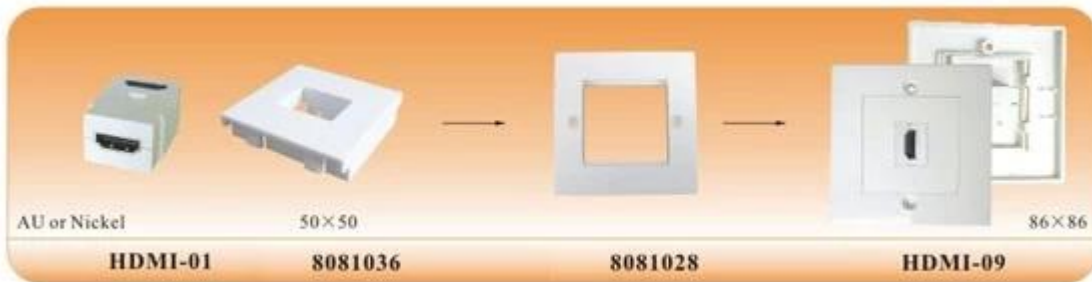

HDMI 86 HD
HDMI-09

:8,081,028 + 8,081,036 + HDMI-01

:

1. Suitable for HDMI and DVI.
2. Suitable for 1.3B HDMI 19Pin, 1080P, HDCP, DC 1AMP, Voltage DC 300V, 10ms, 10M ohms.
3. Suitable for 1080P, HDCP, DC 1AMP, Voltage DC 300V, 10ms, 10M ohms.
4. Suitable for 1080P, HDCP, DC 1AMP, Voltage DC 300V, 10ms, 10M ohms.
5. Suitable for 1080P, HDCP, DC 1AMP, Voltage DC 300V, 10ms, 10M ohms.
6. Suitable for 1080P, HDCP, DC 1AMP, Voltage DC 300V, 10ms, 10M ohms.

& A; :

- * : 86 * 86mm
- * 2mm
- * : HDMI 19Pin, 1080P.
- * 1.3B HDMI 19Pin, 1080P, HDCP, DC 1AMP, Voltage DC 300V, 10ms, 10M ohms.
- * 1080P, HDCP, DC 1AMP, Voltage DC 300V, 10ms, 10M ohms.
- HDMI 19Pin * HDMI 19Pin
- DC 1AMP * Voltage DC 300V 10ms
- * 1080P, HDCP, DC 1AMP, Voltage DC 300V, 10ms, 10M ohms.
- * 1080P, HDCP, DC 1AMP, Voltage DC 300V, 10ms, 10M ohms.

□□ :

□□ : 1PCS / PE □□,
200PCS / CTN
MEAS : 38 * 38 * 26 CM
□□ : 7.0 □□□□

□□□ chose□□□ □□ □□□,□ □□□ □□□□□. □□□.

- 1) 86 * 86mm □□□ □□□□
- 2) 80 * 80mm □□□ □□□□

Why Choose US :

Our goal is to provide customers products of high quality, competitive price, and superior services.