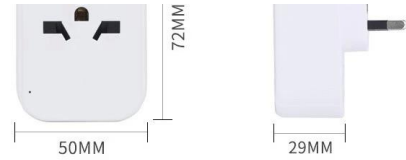

Safety Shutter

Conversion for Multi-country Standard Plugs

American standard plug, Chinese standard plug, European standard plug, Australian standard plug, German standard plug, British standard plug, Italian standard plug, Swiss standard plug and Brazil standard plug can be used

US 2PIN

US 3PIN

UK 3PIN

WARM TIPS: DUE TO MANUAL MEASUREMENT, THE SIZE MAY HAVE AN ERROR OF 0.1-0.5MM, PLEASE REFER TO THE ACTUAL PRODUCT.

Different Choice , Same Perfection

Different Versions Can Be Selected According to Own Needs

Product Parameters

Product Brand :	Product Model:
WORLDPLUG	830DQ-UK
Product Name:	Product Input:
UK TRAVEL ADAPTER	100-250V~ 10A MAX
Product Material :	Product Power:
fire retardant PC	2500W MAX
Conductor Material:	USB INPUT:
Phosphor Bronze	100-250V~, 50-60Hz,0.5A
USB-A OUTPUT:	USB-C OUTPUT:
5V==2.4A, 9V==2A, 12V==1.5A	5V==3A, 9V==2A, 12V==1.5A