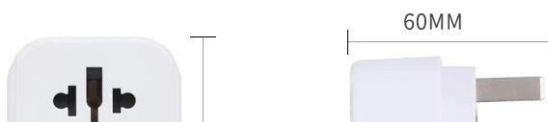

Safety Shutter

Conversion for Multi-country Standard Plugs

American standard plug, Chinese standard plug, European standard plug, Australian standard plug, German standard plug, British standard plug, Italian standard plug, Swiss standard plug and Brazil standard plug can be used

US 2PIN

US 3PIN

UK 3PIN

WARM TIPS: DUE TO MANUAL MEASUREMENT, THE SIZE MAY HAVE AN ERROR OF 0.1-0.5MM, PLEASE REFER TO THE ACTUAL PRODUCT.

Different Choice , Same Perfection

Different Versions Can Be Selected According to Own Needs

Product Parameters

Product Brand :	Product Model:
WORLDPLUG	830DQ-UK
Product Name:	Product Input:
UK TRAVEL ADAPTER	100-250V~ 10A MAX
Product Material :	Product Power:
fire retardant PC	2500W MAX
Conductor Material:	USB INPUT:
Phosphor Bronze	100-250V~, 50-60Hz,0.5A
USB-A OUTPUT:	USB-C OUTPUT:
5V==2.4A, 9V==2A, 12V==1.5A	5V==3A, 9V==2A, 12V==1.5A