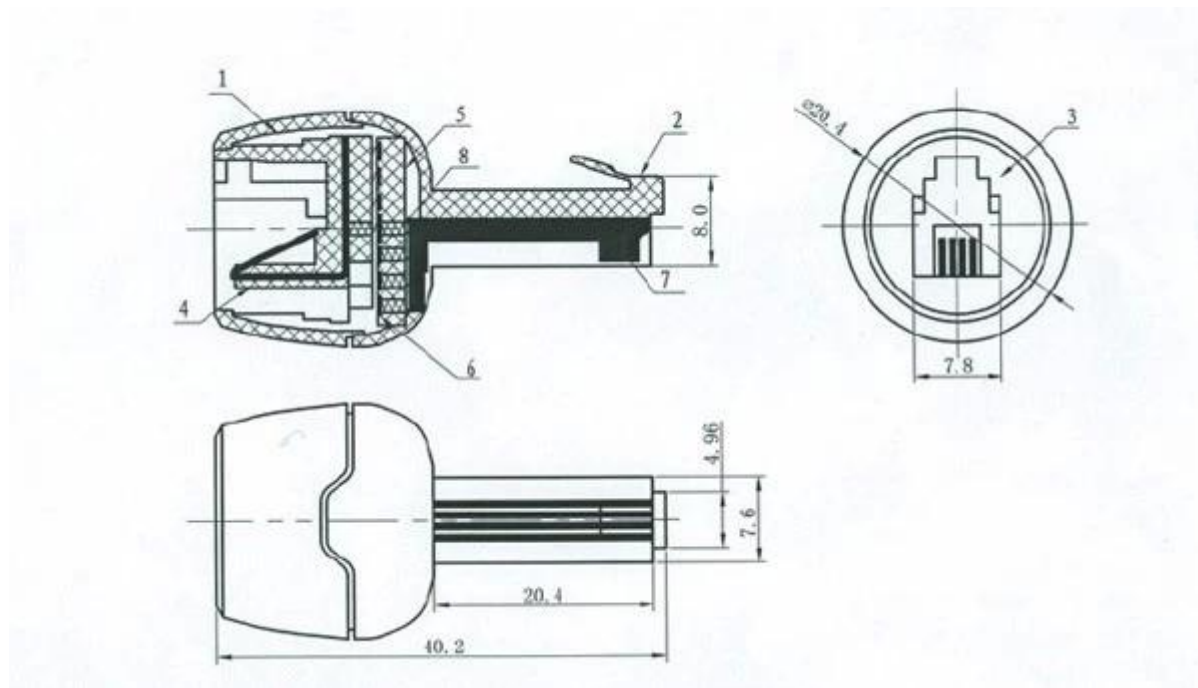

Untangler US-81

Features:

- * 360° rotation, 360° rotation, 360° rotation, 360° rotation.
- * RJ11 RJ11
- * RJ11 RJ11 RJ11 RJ11
- * RJ11 RJ11 RJ11 RJ11.
- * RoHS RJ11 RJ11

Specifications & A; :

- * RJ11 RJ11 4p4c,
- * RJ11 RJ11 : 3U ' / 15U ' / 30U" / 50U'
- * RJ11 RJ11 RJ11 RJ11
- * RJ11 RJ11 RJ11 RJ11.
- * RoHS RJ11 RJ11

Package :

- * 1PCS / PE RJ11
- * 100PCS / RJ11
- * 1000PCS / 1000PCS / RJ11;
- * RJ11 RJ11 : 38x28x38cm;
- * N.W : 7.5KG
- * G.W : 9.5KG

Weight :

No.	Product Photos	Model NO.	No.	Product Photos	Model NO.	Ctn size	N.W/G.W	Packing
1		SE-US07L Long Handle Length:22mm	3		SE-US-07C Wire Length:30mm	38x28x38	6.5/5.5kg	1k/ctn
2		SE-US07B Short handle Length:15.6mm	4		SE-US-06C handle Length:14.5mm	38x28x38	7.5/8.5kg	1k/ctn
5		SE-US06B Long handle Length:19.8mm	6		SE-US06 Short handle Length:15.3mm	38x28x38	7.5/8.5kg	1k/ctn
7		SE-US-81 handle Length:20.4mm	7		SE-US-81 handle Length:20.4mm	38x28x38	7.5/8.5kg	1k/ctn