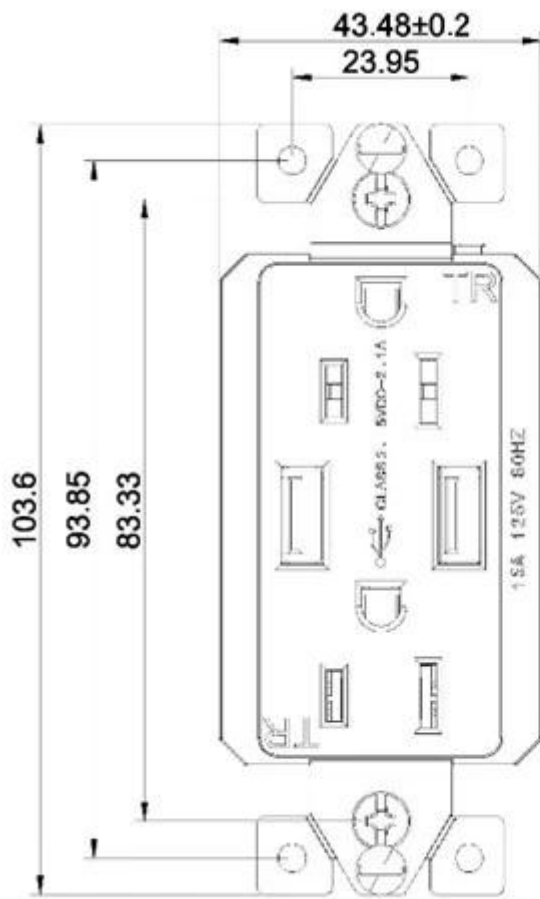

**TR 15A USB-30-A / A USB**

2 USB ports, Quick Charge 2.0 USB port, 2.0 USB port, 15A TR power outlet, 3 Click-On USA power outlets. 2.0 USB port, 15A TR power outlet, 3 Click-On USA power outlets. 2.0 USB port, 15A TR power outlet, 3 Click-On USA power outlets. 2.0 USB port, 15A TR power outlet, 3 Click-On USA power outlets. 2.0 USB port, 15A TR power outlet, 3 Click-On USA power outlets.

□□ □ □□

- □□ : 1PCS / Poly □□ / □□ □□ / 50PCS / Carton
- □□ □□ : 40 \* 26 \* 30cm
- □□□□□.

□□□ □□□

Shipping:

Shipping remark:

Shipping Method	Arrival date	Service
Express(DHL,UPS,TNT,Fedex etc)	3-7days	Door to Door
By air	3-7 days	Airport to Airport
By sea	15-35days	Port to Port