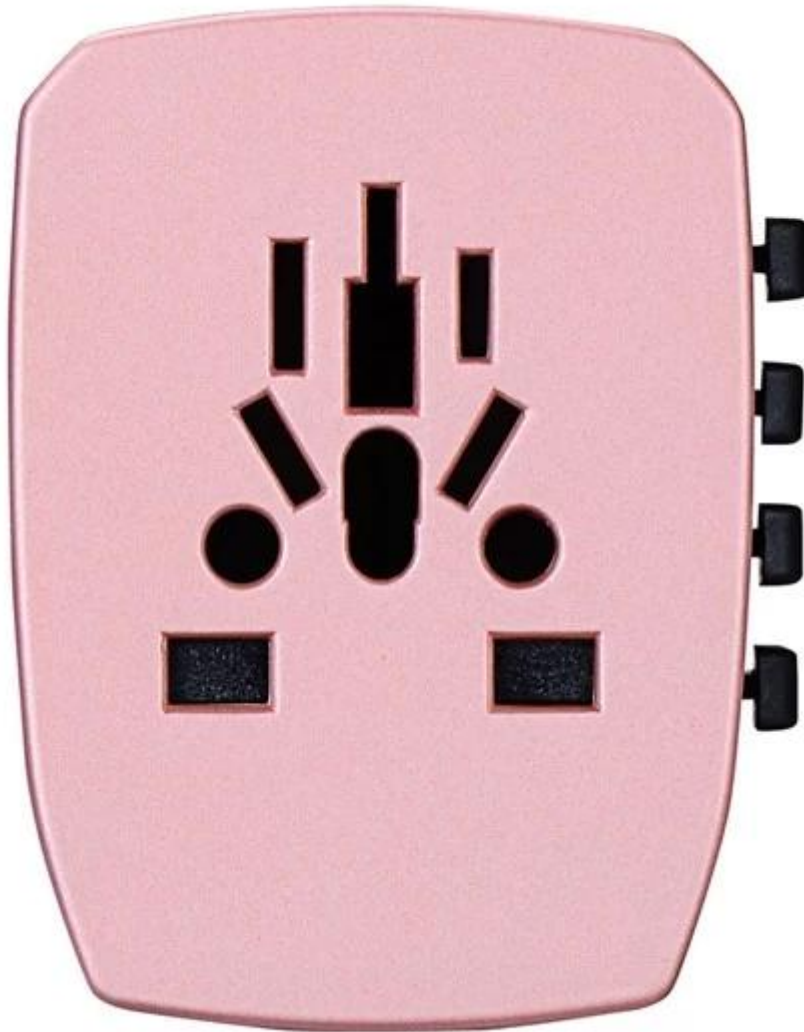

CAUTION:

- Always AC-DC does not convert voltage
- Use only with Fuses: 500mA 5A
- Never use any FUSE/TAPE
- Do not use with 4000mAh reading earth connection

FC

N

L

CE