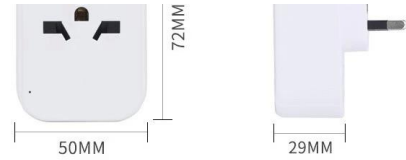

PD QC internationale snelle reisadapter universeel US UK AU EU type C USB-poort wereldreis BS8546 snellader UK plug converte

product Model	SE-830DQ-UK
Productnaam	UK REISADAPTER
Productinvoer	100-250 jaar ~ 10 AMAX
Product materiaal	brandvertragende pc
Product kracht	MAX. 2500 W
Geleidermateriaal	Fosfaat brons
USB-INGANG	100-250 ~, 50-60Hz0.5A
USB-A-UITGANG	5V-2,4A, 9V = 2A, 12V = 1.5A
USB-C-UITGANG	5V = 3A.9V-2A.12V-1.5A

Safety Shutter

Conversion for Multi-country Standard Plugs

American standard plug, Chinese standard plug, European standard plug, Australian standard plug, German standard plug, British standard plug, Italian standard plug, Swiss standard plug and Brazil standard plug can be used

US 2PIN

US 3PIN

UK 3PIN

WARM TIPS: DUE TO MANUAL MEASUREMENT, THE SIZE MAY HAVE AN ERROR OF 0.1-0.5MM, PLEASE REFER TO THE ACTUAL PRODUCT.

Different Choice , Same Perfection

Different Versions Can Be Selected According to Own Needs

Product Parameters

Product Brand :	Product Model:
WORLDPLUG	830DQ-UK
Product Name:	Product Input:
UK TRAVEL ADAPTER	100-250V~ 10A MAX
Product Material :	Product Power:
fire retardant PC	2500W MAX
Conductor Material:	USB INPUT:
Phosphor Bronze	100-250V~, 50-60Hz,0.5A
USB-A OUTPUT:	USB-C OUTPUT:
5V==2.4A, 9V==2A, 12V==1.5A	5V==3A, 9V==2A, 12V==1.5A