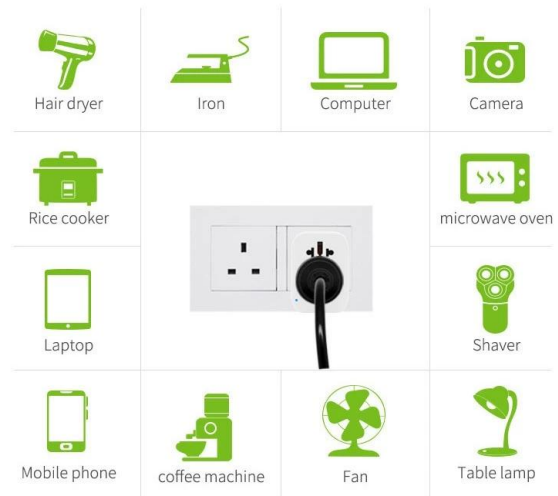

High Quality Copper Parts Elaborate Work and Attentive Operation

High Quality Copper Parts are Selected Inside of the Product, Which Can be Plugged and Pulled Smoothly, And the Stable Current Can Reduce the Heat