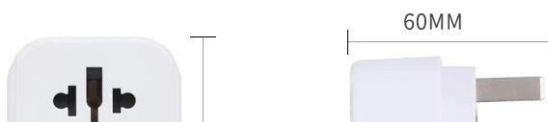

PD QC internationale snelle reisadapter universeel US UK AU EU type C USB-poort wereldreis BS8546 snellader UK plug converte

product Model	SE-830DQ-UK
Productnaam	UK REISADAPTER
Productinvoer	100-250 jaar ~ 10 AMAX
Product materiaal	brandvertragende pc
Product kracht	MAX. 2500 W
Geleidermateriaal	Fosfaat brons
USB-INGANG	100-250 ~, 50-60Hz0.5A
USB-A-UITGANG	5V-2,4A, 9V = 2A, 12V = 1.5A
USB-C-UITGANG	5V = 3A.9V-2A.12V-1.5A

Safety Shutter

Conversion for Multi-country Standard Plugs

American standard plug, Chinese standard plug, European standard plug, Australian standard plug, German standard plug, British standard plug, Italian standard plug, Swiss standard plug and Brazil standard plug can be used

US 2PIN

US 3PIN

UK 3PIN

WARM TIPS: DUE TO MANUAL MEASUREMENT, THE SIZE MAY HAVE AN ERROR OF 0.1-0.5MM, PLEASE REFER TO THE ACTUAL PRODUCT.

Different Choice , Same Perfection

Different Versions Can Be Selected According to Own Needs

Product Parameters

Product Brand :	Product Model:
WORLDPLUG	830DQ-UK
Product Name:	Product Input:
UK TRAVEL ADAPTER	100-250V~ 10A MAX
Product Material :	Product Power:
fire retardant PC	2500W MAX
Conductor Material:	USB INPUT:
Phosphor Bronze	100-250V~, 50-60Hz,0.5A
USB-A OUTPUT:	USB-C OUTPUT:
5V==2.4A, 9V==2A, 12V==1.5A	5V==3A, 9V==2A, 12V==1.5A