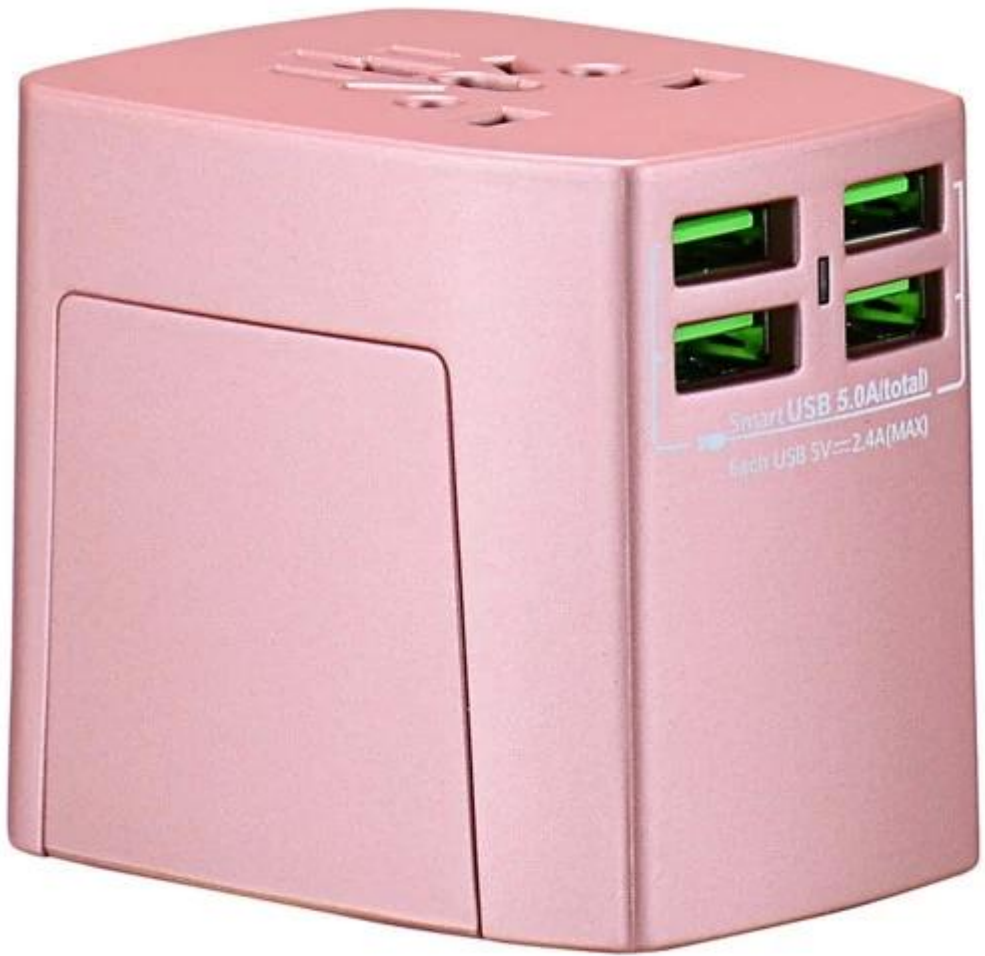

2017 new international socket plugs multi usb tavel converter 4 port USB tavel adapter

Product Features:

Best partner of travel

- 1.No trouble for worldwide power socket
- 2.No trouble for different plugs
- 3.Charging fast for all kinds of USB devices
- 4.Charging phones, cameras, ipad and other USB devices in your travel bag.

All in one plugs

The plugs showing as below are suit of our travel adapter. So no mater where you are. You can find one meet your requirement.

Product Pictures:

WORLD TRAVEL ADAPTER

MODEL: Travel Charger with USB
Total USB Current: 2.0A/2.1A/2.4A/2.5A
Input: 100-240V AC, 50/60Hz, Max. 1000mA
Max Power: 30W at 120V AC, 36W at 220V AC

CAUTION:

- Always AC-DC does not convert voltage
- Use only with Fuses: 500mA 5A
- Never use any FUSE/TAP
- Do not use with 4000mAh reading earth connection

N

L

Smart USB 5.0A(total)
Each USB 5V=2.4A(MAX)