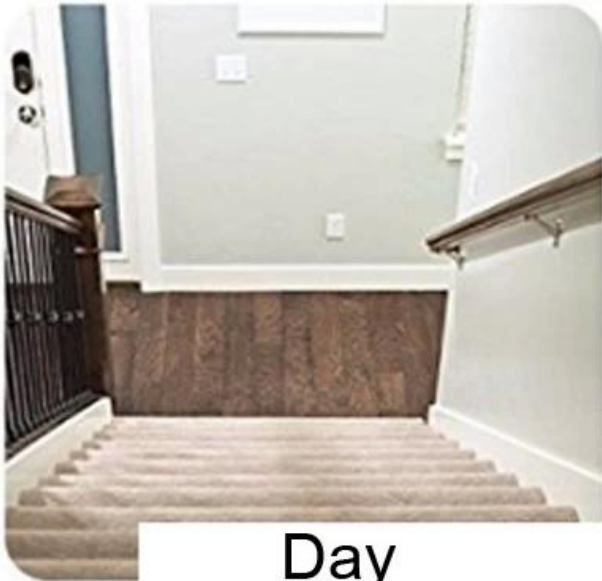

AC US Outlet Night Light Cover Wall Plate panel with Built in LED Guide Lights & Night Sensor Set

EASY

**Install our products in seconds -
requires no wires or batteries**

Product Description

Product Name: LED Sensor Night Light;

Bulb: 3 LED

Working Mode: On-Off

1 Night Light Available

Leaves Both Outlets Free for Use!

Easily Installs in Seconds

Item Weight:9 ounces

Product Dimensions:5 x 3 x 5 inches

Turns On/Off Automatically with a Light Sensor

OEM Service is welcomed.

Turn any outlet into a night light!

Fits all standard outlets and blends in with any home decor.

Easily installs in seconds, no wires, no batteries, no mess.

Automatically turns on/off with a light sensor and keeps sockets free for use.
Perfect for bathroom, hallways, kitchens, stairways and more!