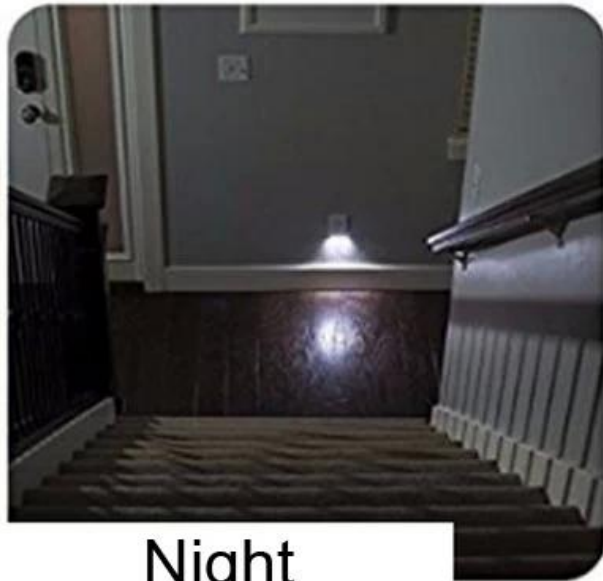

Bulb: 3 LED

Working Mode: On-Off

1 Night Light Available

Leaves Both Outlets Free for Use!

Easily Installs in Seconds

Item Weight:9 ounces

Product Dimensions:5 x 3 x 5 inches

Turns On/Off Automatically with a Light Sensor

OEM Service is welcomed.

Turn any outlet into a night light!

Fits all standard outlets and blends in with any home decor.

Easily installs in seconds, no wires, no batteries, no mess.

Automatically turns on/off with a light sensor and keeps sockets free for use.
Perfect for bathroom, hallways, kitchens, stairways and more!

Day

Night