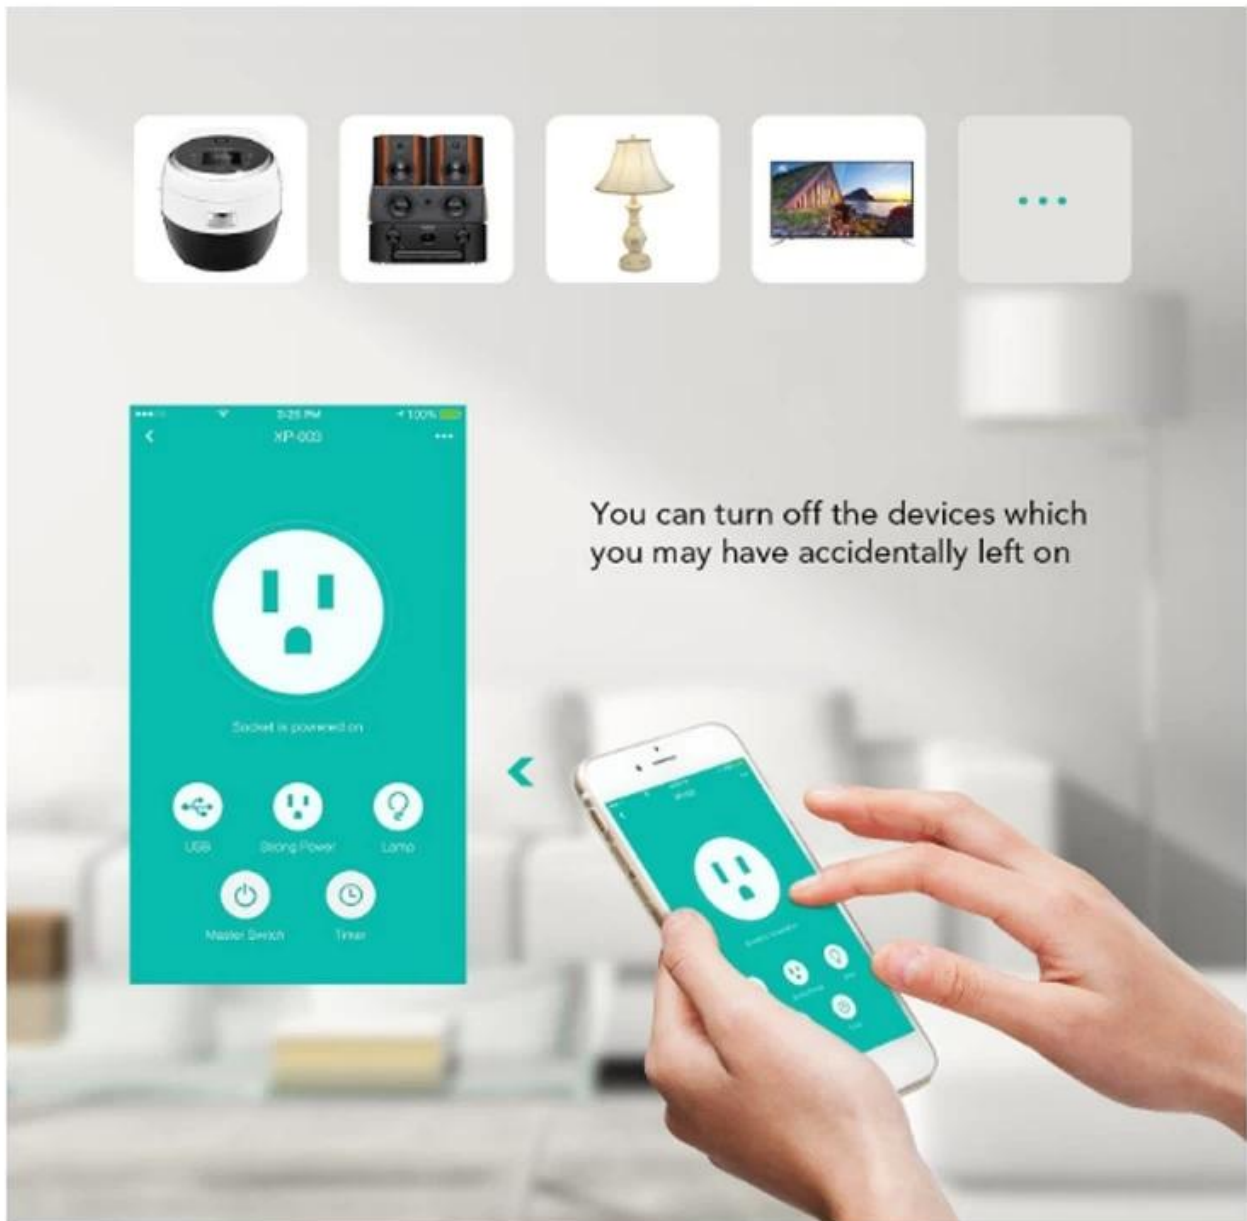

American amazon alexa remote control dual USB charger smart home wifi smart plug wallplate usb wall socket outlet

AC / USB wall outlets - Convenient and power-efficient in-wall solutions for powering and recharging USB devices.

Designed for standard 15A/20A circuits in homes and other living spaces.

### **Smart design**

Wall socket dual USB chargers use advanced technology to provide the most efficient charging for each device.

The USB port is controlled by a smart chip that recognizes the charging requirements of each unique device and optimizes the current to reduce charging time.

This allows users to spend less time waiting for the device to charge and more time enjoying them. The USB port is type A 2.0, with a combined power of 4.8 amps.

The USB charger duplex socket has two high power ports and is ideal for charging tablets and other high performance portable devices.