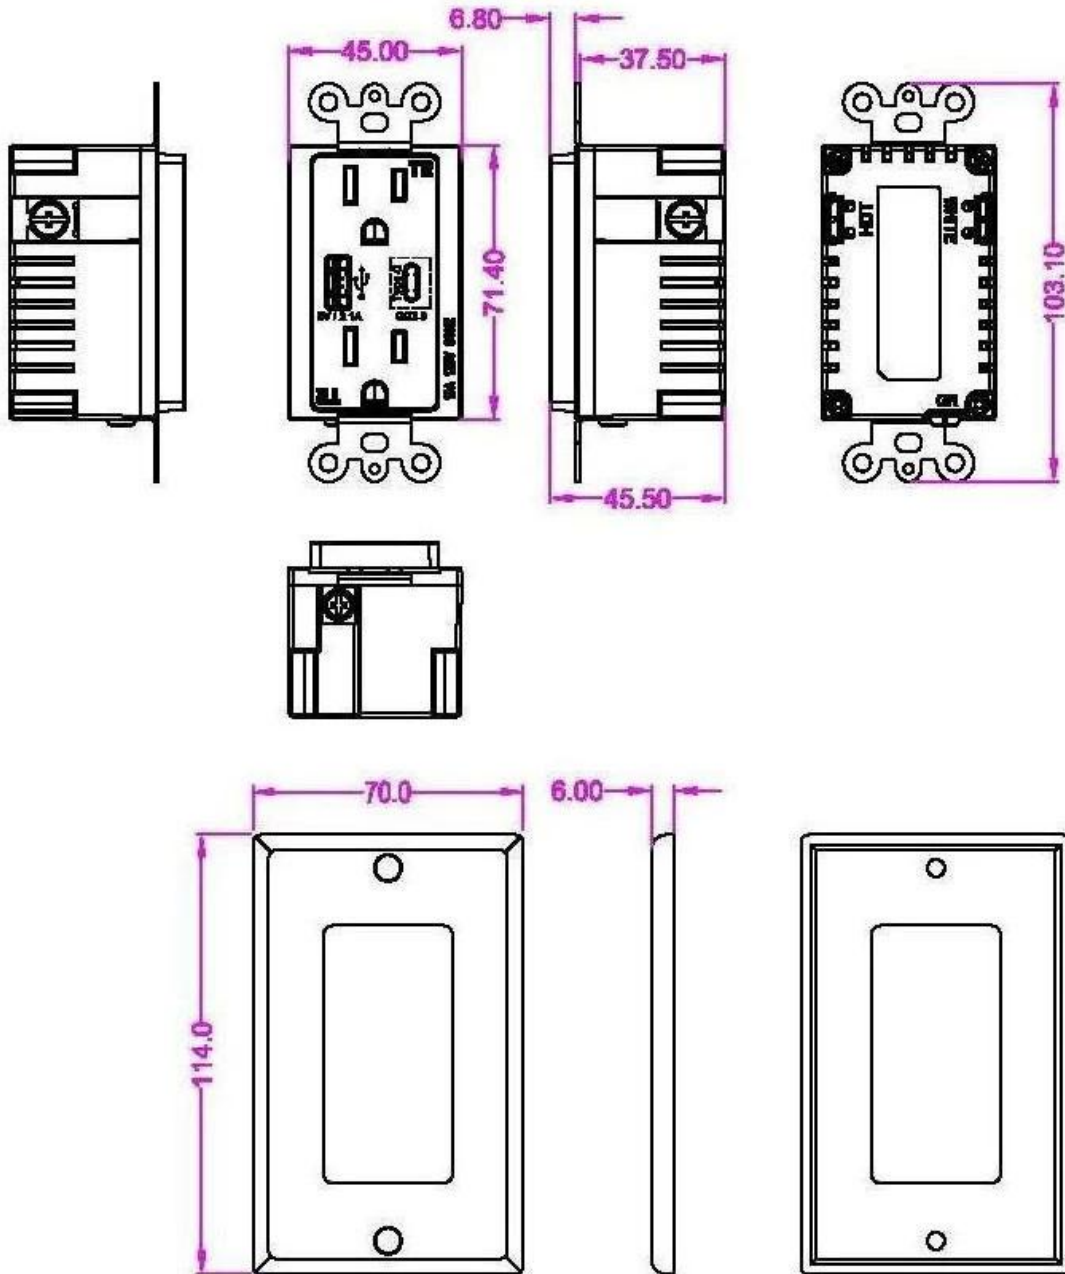

Fast charging Type-C + USB 2*QC 3.0 Quick charge USA wall outlets chargers with USB 5V 2.4A

Features:

- | |
|---|
| 1.Shell is made of high quality fire retardant PC material, up to the European environmental requirements, burning non-toxic. |
| 2.Inside Material is made of Tin phosphorous bronze, with good electrical conductivity, not easily deformed. |
| 3.Automatically adjust charging Wattage. |
| 4.USB charging and Type C interface, support QC 3.0 Quick charge, more USB devices and mobile phone to charging at the same time. |
| 5.USB output current 2400 mA,can reduce charging time. |
| 6.Compatibility: iPod, iPhone, iPad, Tablets, Mobile Phones, MP3 Bluetooth Headsets, GPS& more. |

Production Drawing

This WALL OUTLET has two American power jacks with a USB port and a TYPE C port. Both outputs support QC 3.0. For more products, please visit: [Selectech Electronics](https://www.selectech.com)