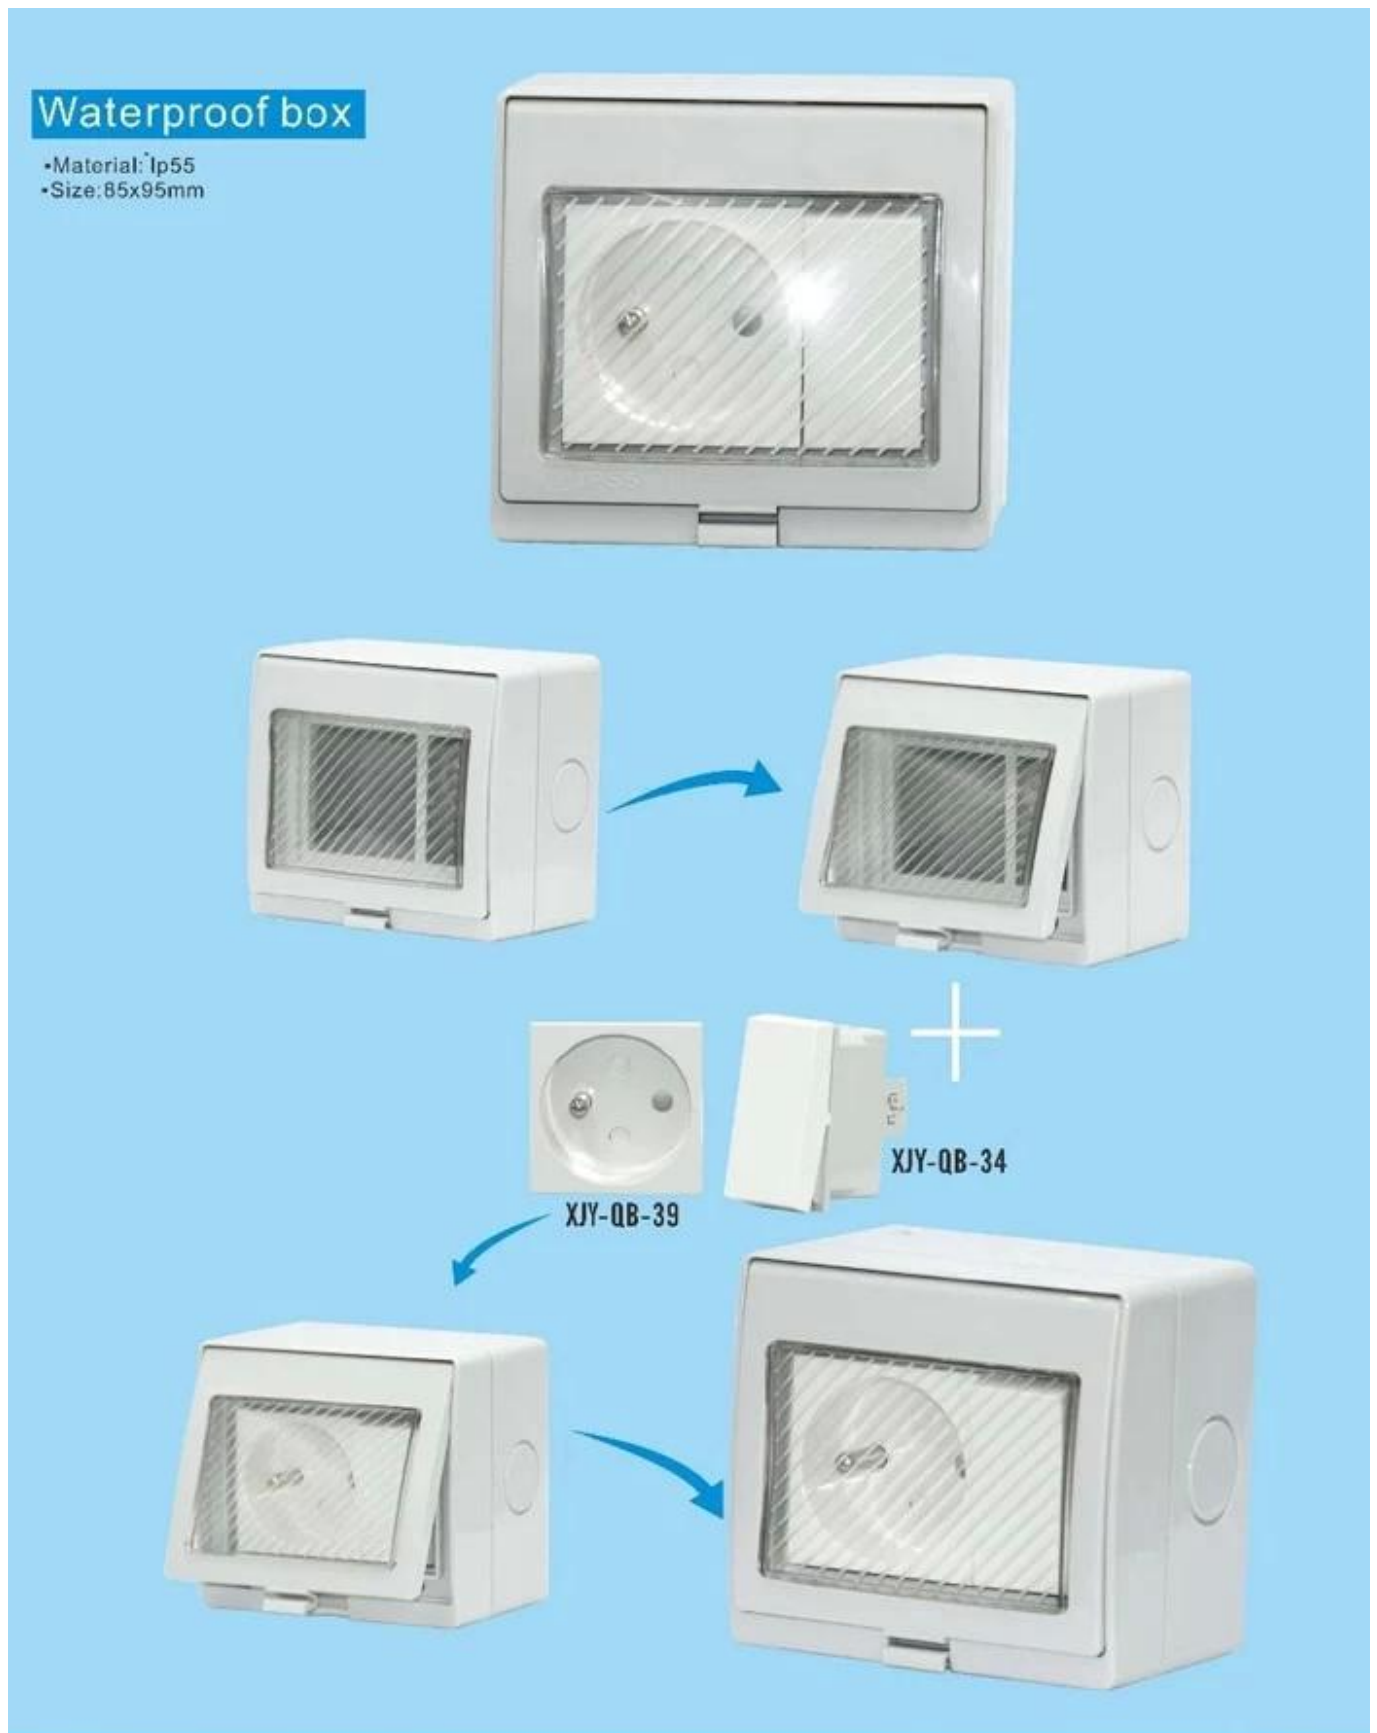

# IP55 Waterproof box for the wall switch and socket EU schuko socket waterproof box

Material:Plactics, White

Ingress Protection:IP55

Size:85\*95mm

Suitable for a socket and a push button switch combination