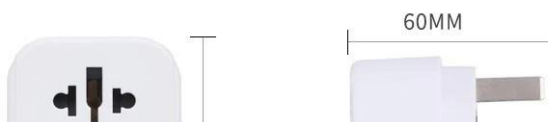

PD QC international quick travel adapter universal US UK AU EU type C USB port world travel BS8546 fast charger UK plug converte

Product Model	SE-830DQ-UK
Product name	UK TRAVEL ADAPTER
Product Input	100-250y~10AMAX
Product material	fire retardant pc
Product power	2500W MAX
Conductor Material	Phosphor Bronze
USB INPUT	100-250~,50-60Hz0.5A
USB-A OUTPUT	5V-2.4A,9V=2A,12V=1.5A
USB-C OUTPUT	5V=3A.9V-2A.12V-1.5A

Safety Shutter

Conversion for Multi-country Standard Plugs

American standard plug, Chinese standard plug, European standard plug, Australian standard plug, German standard plug, British standard plug, Italian standard plug, Swiss standard plug and Brazil standard plug can be used

US 2PIN

US 3PIN

UK 3PIN

WARM TIPS: DUE TO MANUAL MEASUREMENT, THE SIZE MAY HAVE AN ERROR OF 0.1-0.5MM, PLEASE REFER TO THE ACTUAL PRODUCT.

Different Choice , Same Perfection

Different Versions Can Be Selected According to Own Needs

Product Parameters

Product Brand :	Product Model:
WORLDPLUG	830DQ-UK
Product Name:	Product Input:
UK TRAVEL ADAPTER	100-250V~ 10A MAX
Product Material :	Product Power:
fire retardant PC	2500W MAX
Conductor Material:	USB INPUT:
Phosphor Bronze	100-250V~, 50-60Hz,0.5A
USB-A OUTPUT:	USB-C OUTPUT:
5V==2.4A, 9V==2A, 12V==1.5A	5V==3A, 9V==2A, 12V==1.5A