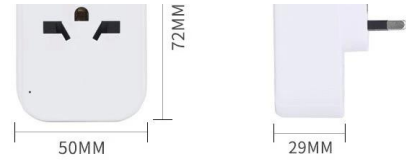

PD QC international quick travel adapter universal US UK AU EU type C USB port world travel BS8546 fast charger UK plug converte

Product Model	SE-830DQ-UK
Product name	UK TRAVEL ADAPTER
Product Input	100-250y~10AMAX
Product material	fire retardant pc
Product power	2500W MAX
Conductor Material	Phosphor Bronze
USB INPUT	100-250~,50-60Hz0.5A
USB-A OUTPUT	5V-2.4A,9V=2A,12V=1.5A
USB-C OUTPUT	5V=3A.9V-2A.12V-1.5A

Safety Shutter

Conversion for Multi-country Standard Plugs

American standard plug, Chinese standard plug, European standard plug, Australian standard plug, German standard plug, British standard plug, Italian standard plug, Swiss standard plug and Brazil standard plug can be used

US 2PIN

US 3PIN

UK 3PIN

WARM TIPS: DUE TO MANUAL MEASUREMENT, THE SIZE MAY HAVE AN ERROR OF 0.1-0.5MM, PLEASE REFER TO THE ACTUAL PRODUCT.

Different Choice , Same Perfection

Different Versions Can Be Selected According to Own Needs

Product Parameters

Product Brand :	Product Model:
WORLDPLUG	830DQ-UK
Product Name:	Product Input:
UK TRAVEL ADAPTER	100-250V~ 10A MAX
Product Material :	Product Power:
fire retardant PC	2500W MAX
Conductor Material:	USB INPUT:
Phosphor Bronze	100-250V~, 50-60Hz,0.5A
USB-A OUTPUT:	USB-C OUTPUT:
5V==2.4A, 9V==2A, 12V==1.5A	5V==3A, 9V==2A, 12V==1.5A