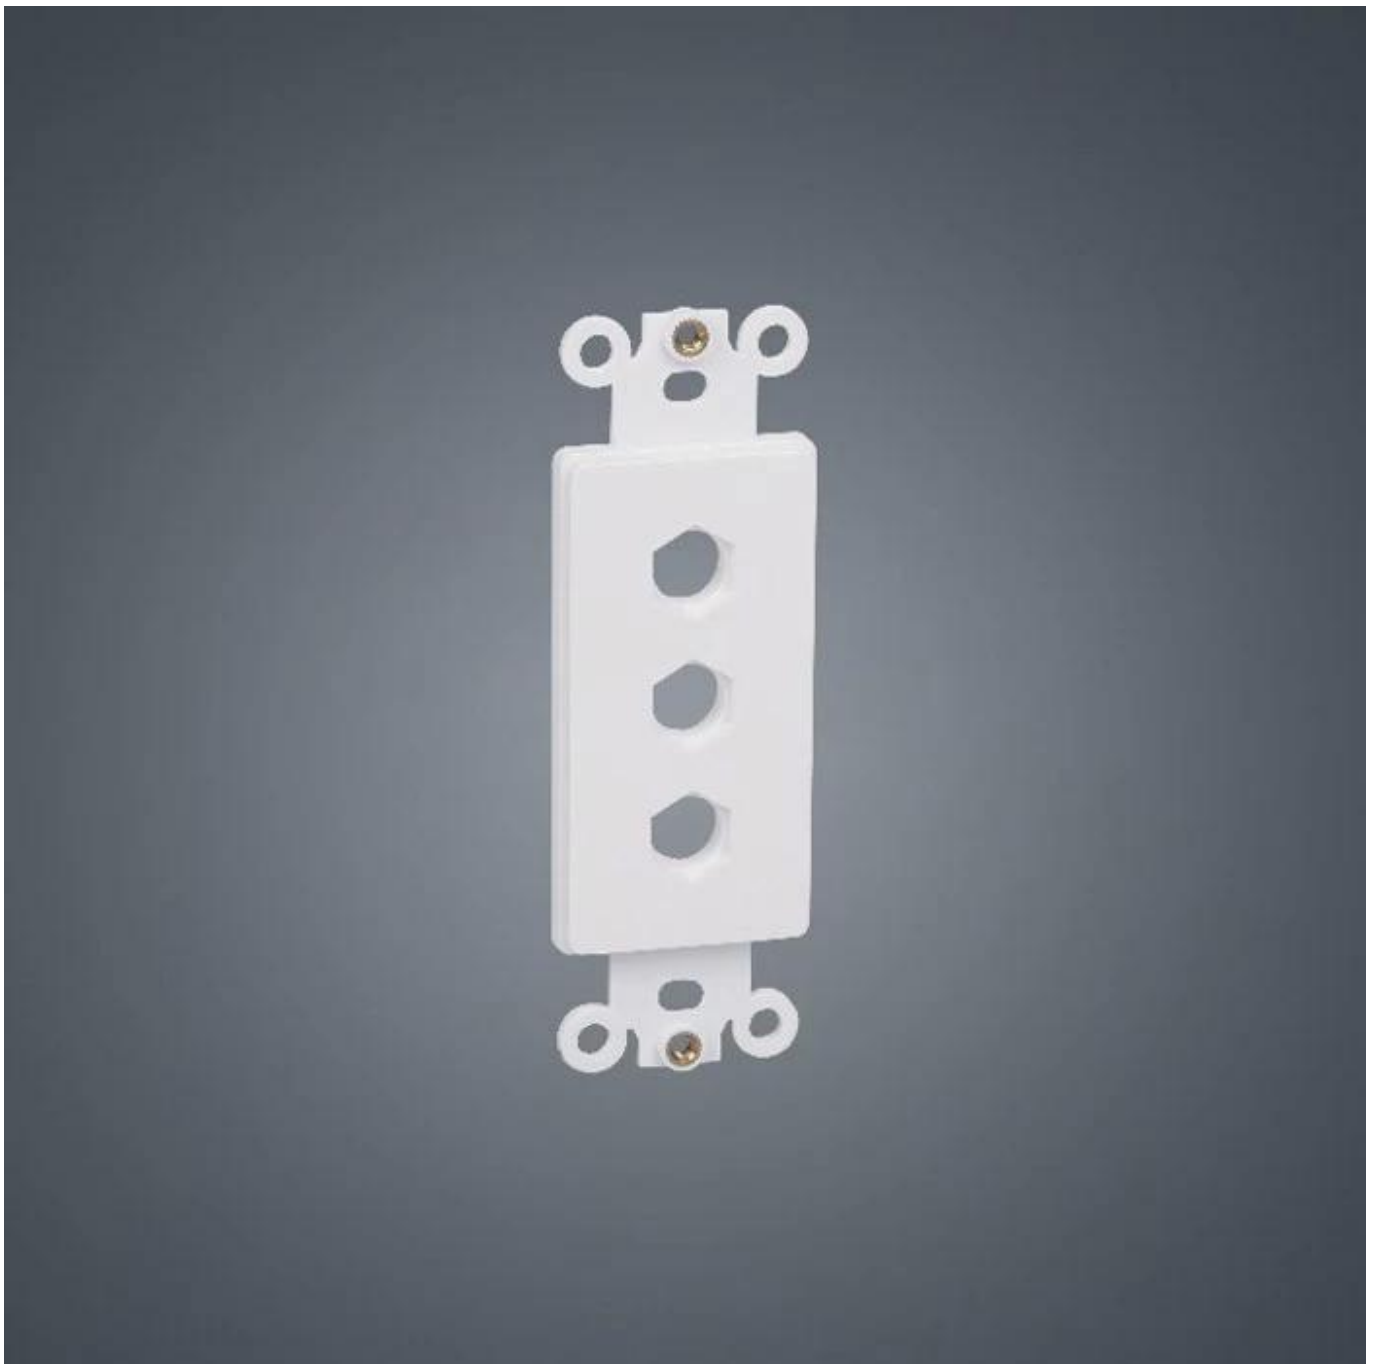

RCA F-F Bababa 120 type Hexagon 3-holes ABS Plastic insert plate board for multimedia

- * Insert plate board
- * Suitable for Banana,F connector,RCA Jack,etc
- * 3-Hexagon holes
- * White or Ivory
- * ABS Plastic
- * RoHS completed

Normal:

Without Nuts:

Panel Assembly: F to F, Gold or Ni plating

RCA socket