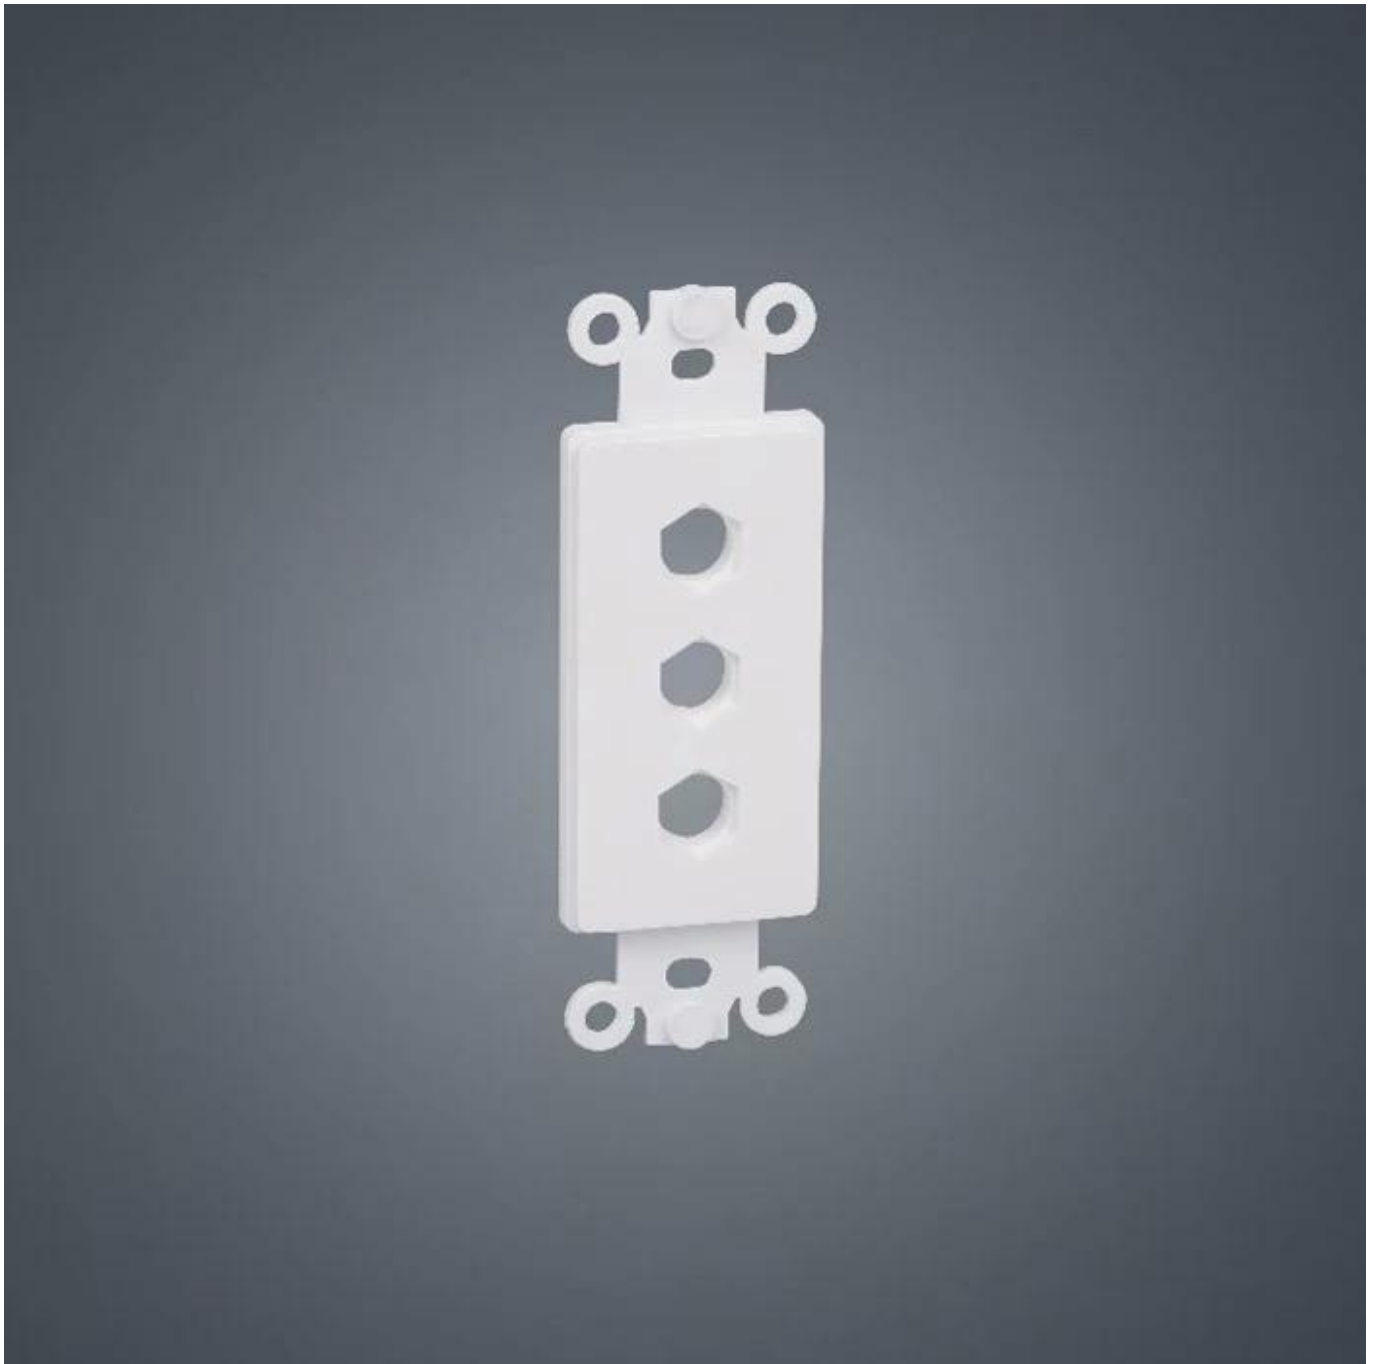

RCA F-F Bababa 120 type Hexagon 3-holes ABS Plastic insert plate board for multimedia

- * Insert plate board
- * Suitable for Banana,F connector,RCA Jack,etc
- * 3-Hexagon holes
- * White or Ivory
- * ABS Plastic
- * RoHS completed

Normal:

Without Nuts:

Panel Assembly: F to F, Gold or Ni plating

RCA socket