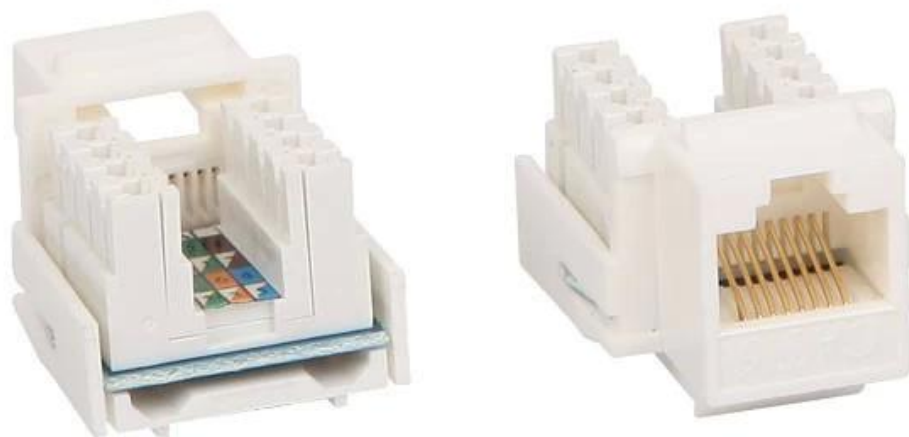

RJ45 Keystone Jack with Krone IDC NE-23-Cat5e/Cat6

Product Features:

Suitable for install various module box(wall plate) and multimedia interface

Standard Color: Black/White

Material: UL 94V-0

Contact: Phosphor Bronze

Gold plating: G/F to 50 μ -inch

Type: RJ45 Cat5e/Cat6

Krone IDC

Housing Color Options 1.Black 2.White 3.Ivory 4.Gray 5.Yellow 6.Red 7.Green 8.Blue

OEM&ODM

RoHS completed

NE-23-C6

Specs& Description:

Current Rating:	1.5 AMPS
-----------------	----------

Insulation Resistance:	500 MΩ Min
DC Resistance:	0.1 Ω Max
Voltage:	AC 125V
Insertion Life:	≥750 mating cycles
Plug Retension Force:	89N
IDC Accept:	22~26 AWG Solid Wire
Temperature:	-10°c~+60°c
Wire Scheme:	T568A/B