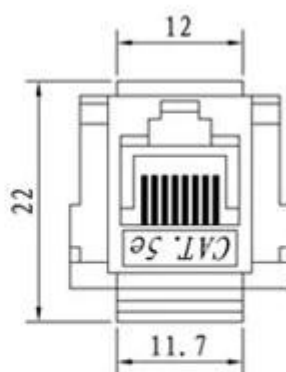

藍	白藍	白棕	棕	
	4	5	7	8	5 ± 0.1
A	1	2	3	6	
B	1	2	3	6	
A	白綠	綠	白橙	橙	
B	白橙	橙	白綠	綠	
18 ± 0.2					

色标纸 (5: 1)