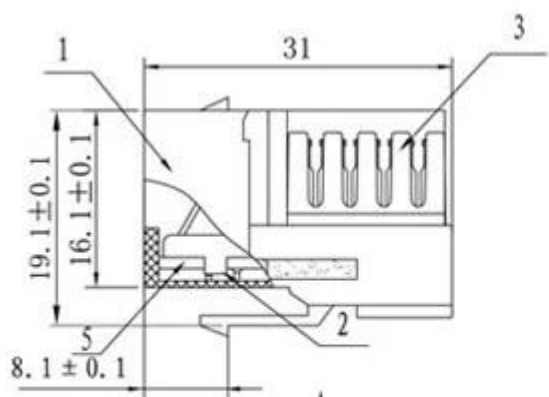

藍	白藍	白棕	棕	
	4	5	7	8	5 ± 0.1
A	1	2	3	6	
B	1	2	3	6	
A	白綠	綠	白橙	橙	
B	白橙	橙	白綠	綠	
18 ± 0.2					

色标纸 (5: 1)