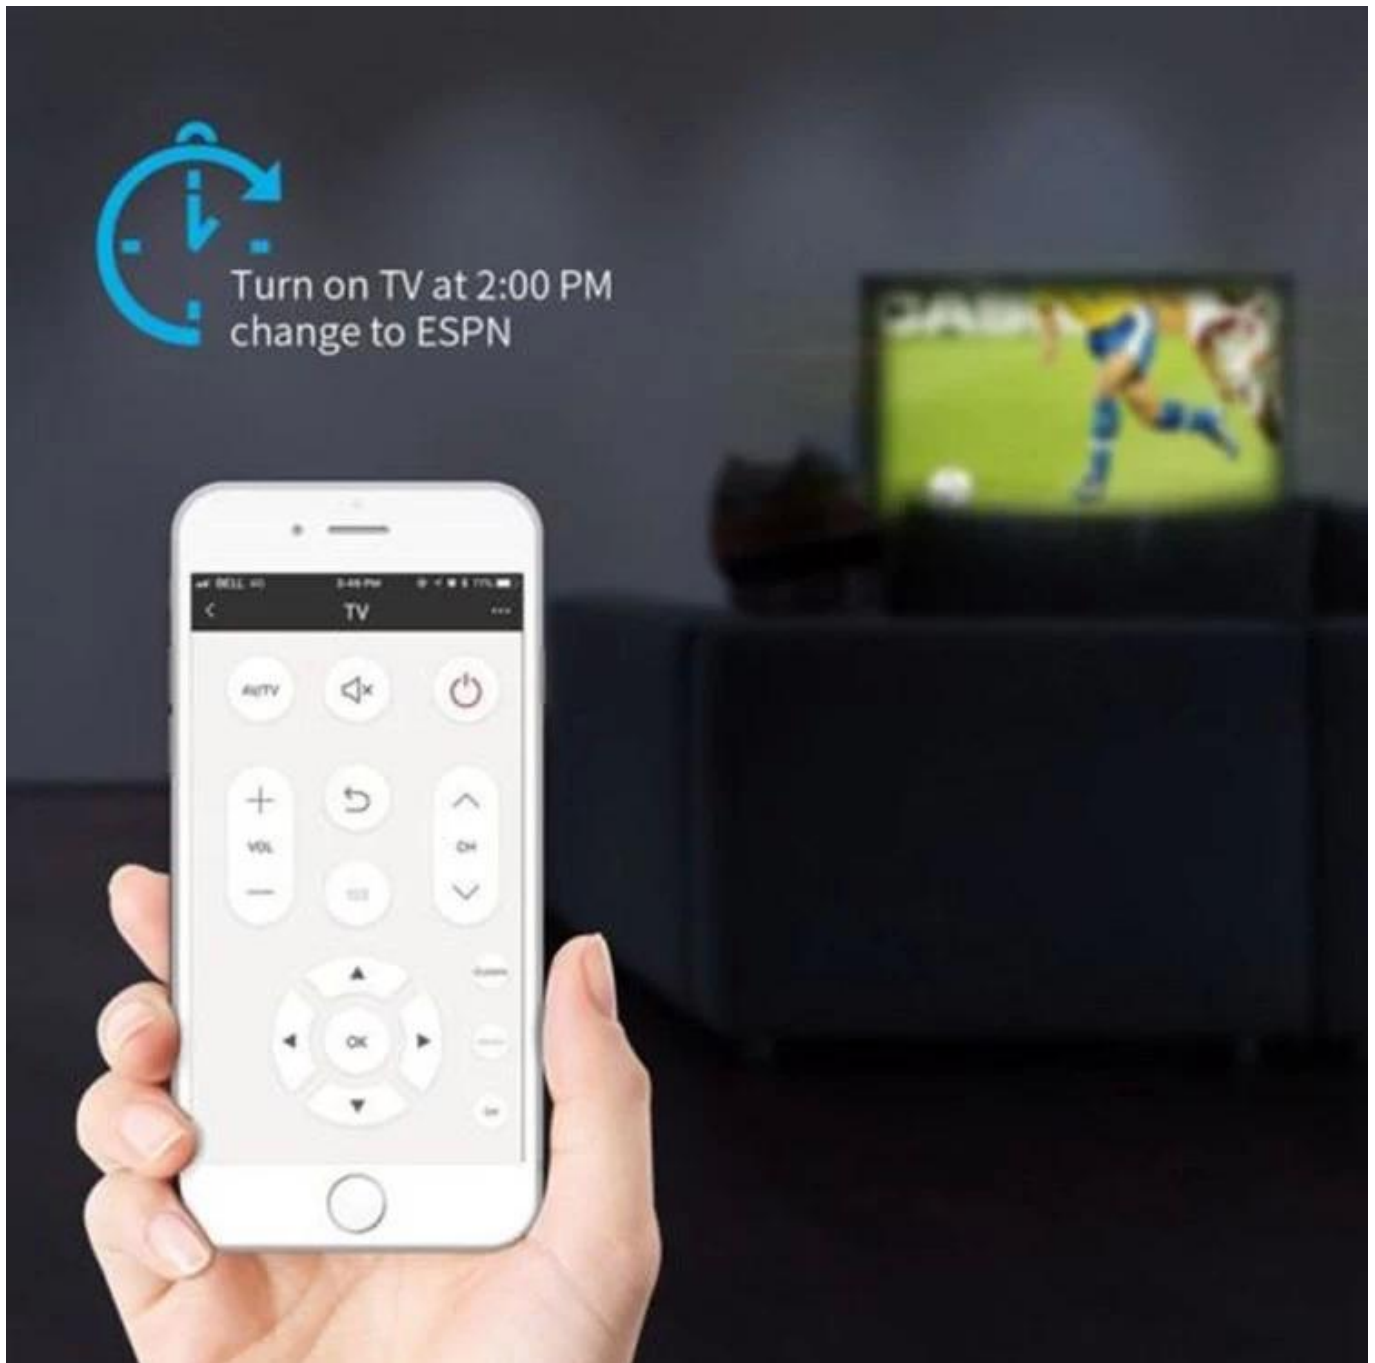

Specifications:

Material: PC/ABS

WiFi Network: WiFi 2.4GHz 802.11b/g/n

Voice Control: Support

APP: For IOS & Android

IR Frequency: 20~60KHz

Radio Frequency: RF433.92MHz

Modulation Mode: OOK/2FSK/2GFSK/GMSK

Working Temperature: -20~55°C

Standby Power Consumption: <0.5W

Charging Port: Micro USB

Power Input: 5V 1A

Dimension: 110*110*31 mm