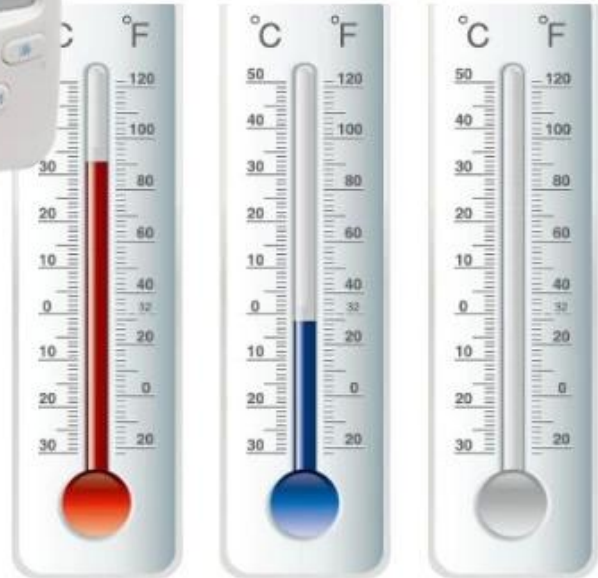

2.4GHz wireless 2.4 Inch LCD Display Night Vision Baby Monitor with Taking photo and Temperature Monitoring

Product Application

Baby Monitors feature high-quality audio and video, allowing you to see and hear your baby at all times. Even if you can't be in the nursery. Ideal for new parents as well as those with busy toddlers who are on the go at all hours.

1 2 3 4 5 6 7 8 9 10 11 12 13 14 15 16 17 18 19 20 21 22 23 24 25 26 27 28 29 30 31 32 33 34 35 36 37 38 39 40 41 42 43 44 45 46 47 48 49 50 51 52 53 54 55 56 57 58 59 60 61 62 63 64 65 66 67 68 69 70 71 72 73 74 75 76 77 78 79 80 81 82 83 84 85 86 87 88 89 90 91 92 93 94 95 96 97 98 99 100

ECO standby for 4 days, taking pictures without noise

Main Features

1. Two-way talk, clear calls between Parent Unit and Baby Unit;
2. Room live temperature monitoring;
3. Built-in 6 lullabies (Play in both Parent unit and Baby unit, or Play in Baby unit only)
4. Night vision automatically: 3-5 meters distance
5. Portable 2.4" Color Liquid Crystal Display
6. Eco mode to energy saving (Normal working status: 4 hours, max 72 hours)
7. Taking photos, can save 68 photos, can be covered automatically.
8. 20s into ECO mode, waked up the alarm function by audio from Baby unit.
9. Nicety UI interface.