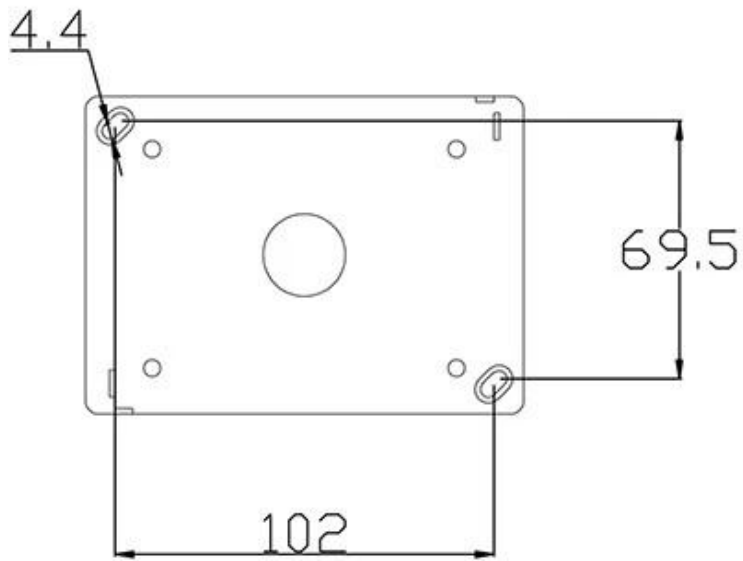

Have special certification system, the scope of application: outdoor bathroom and so on

Material:Plactics,White
Ingress Protection:IP55
Size:118*86mm
Suitable for two British wall sockets

How to Install