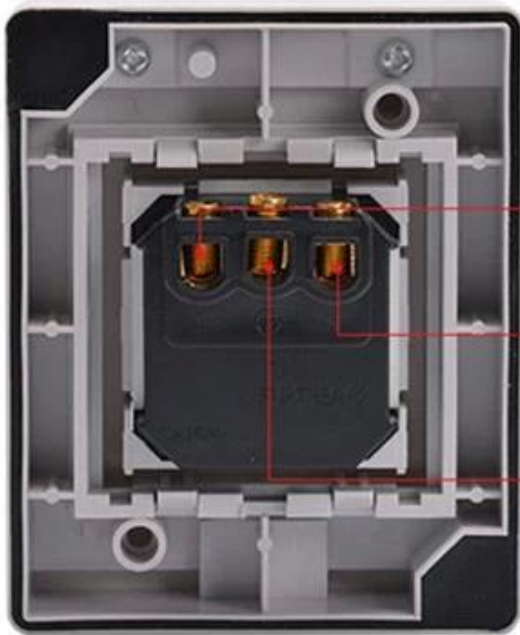

16⁺ YEARS
@DMS/OEM EXPERIENCE

Multifunctional power socket with waterproof box

Waterproof IP55 **Dustproof** **Protection** **Safety**

- ✓ Durable, long life with high quality PC and bronze material
- ✓ Box and power socket can be sold separately or together.
- ✓ Install simple, convenience, elegant
- ✓ Protect personal safety
- ✓ French, German, UK, US, Universal type etc. more power socket available

[View more](#)

Two British power sockets Surface-mounted waterproof socket outdoor Waterproof IP55 industrial sockets

Suitable for bathrooms, outdoor, patio, home, car wash, outdoor charging stations, villas and other places

Have special certification system, the scope of application: outdoor bathroom and so on

Material:Plactics,White
Ingress Protection:IP55
Size:118*86mm
Suitable for two British wall sockets

How to Install

L (*Fire line input*)

N (*Zero line input*)

E (*Ground input*)

If you need a single British socket combined waterproof box, please enter

[Company Information](#)