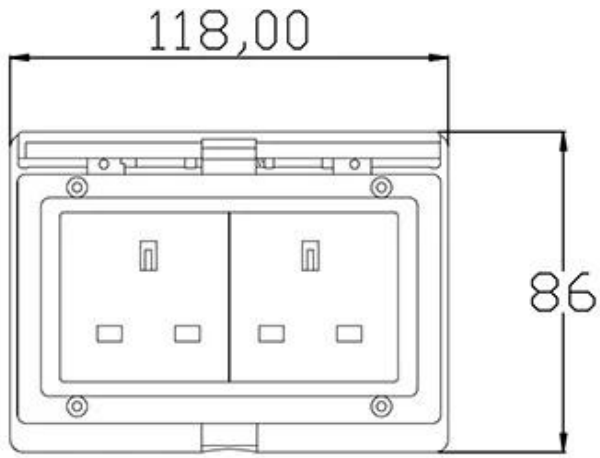

Have special certification system, the scope of application: outdoor bathroom and so on

Material:Plactics,White
Ingress Protection:IP55
Size:118*86mm
Suitable for two British wall sockets

How to Install