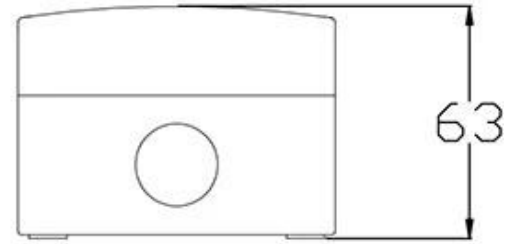

Have special certification system, the scope of application: outdoor bathroom and so on

Material:Plactics,White
Ingress Protection:IP55
Size:118*86mm
Suitable for two British wall sockets

How to Install