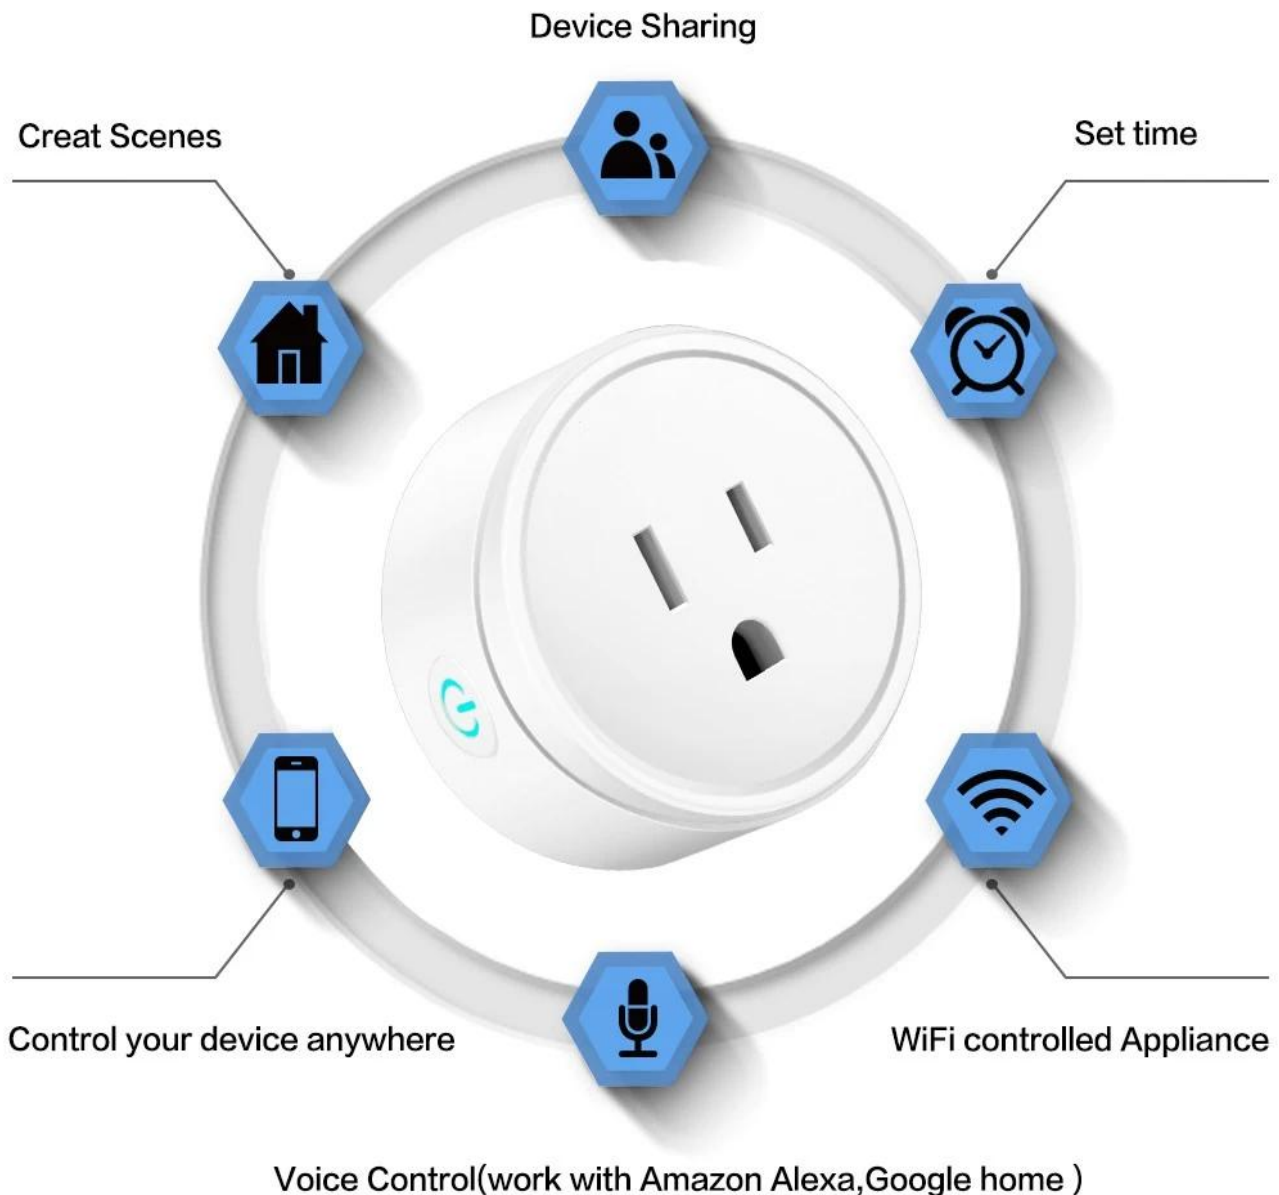

## TIMING FUNCTION

Whenever and wherever you are in the world by mobile phone with an internet connection (WIFI/3G/4G)

### Description:

- \*Supports Echo control
- \*WIFI connection
- \*Easy to use, just plug it on your socket
- \*Remote Control your Devices
- \*Easy to install
- \*Timing function

100% Brand new and high quality

Remote ON/OFF-Turn electrical devices on/off from anywhere

App Support -Free iOS and Android mobile App eWeLink

Sync Status-Real-time device status provided to App

Timing-Set scheduled/countdown/loop timers to turn on/off at specified time

Share Control- Control your smart home together with your family

Scene-Turn on/off a qang of devices with one tap

Smart Scene-Triggered on/off by temperature, humidity or other environmental conditions

Voice Control -Works perfectly with Amazon Alexa, Google Assistant