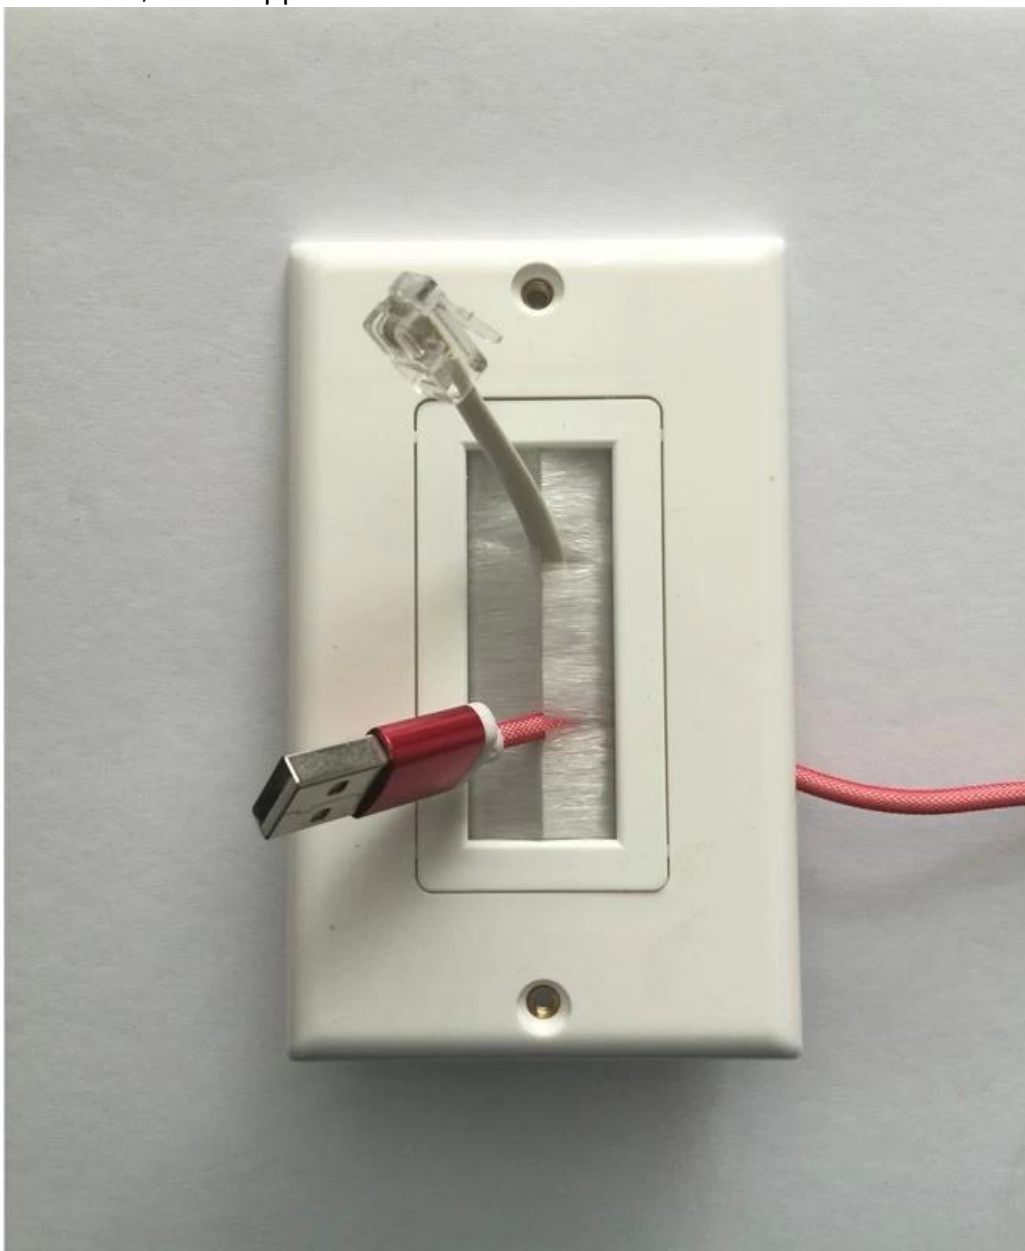

US standard brush panel, wall crossing, threading panel, ABS, PC material optional, custom color

US regulation information panel, wall threading, cross-line multimedia panel

Recessed Wall Plate, Easy Mount Recessed Low Voltage cable pass-thru plate

Product Spec information:

Recessed Wall Plate

Low Voltage Cable Pass-thru Plates

Easy Mount to install With two fly wings on both sides

Size: Length(124mm),Width(82mm), Height(55mm)

Color: white, ivory, Almond

UL, ABS material, RoHS approval

Intall information:

This wall plates is designed for cable assembly management. You are easy to install the cables of flat pannel TV, DVD, amplifiers and any other Audio/Video applications.