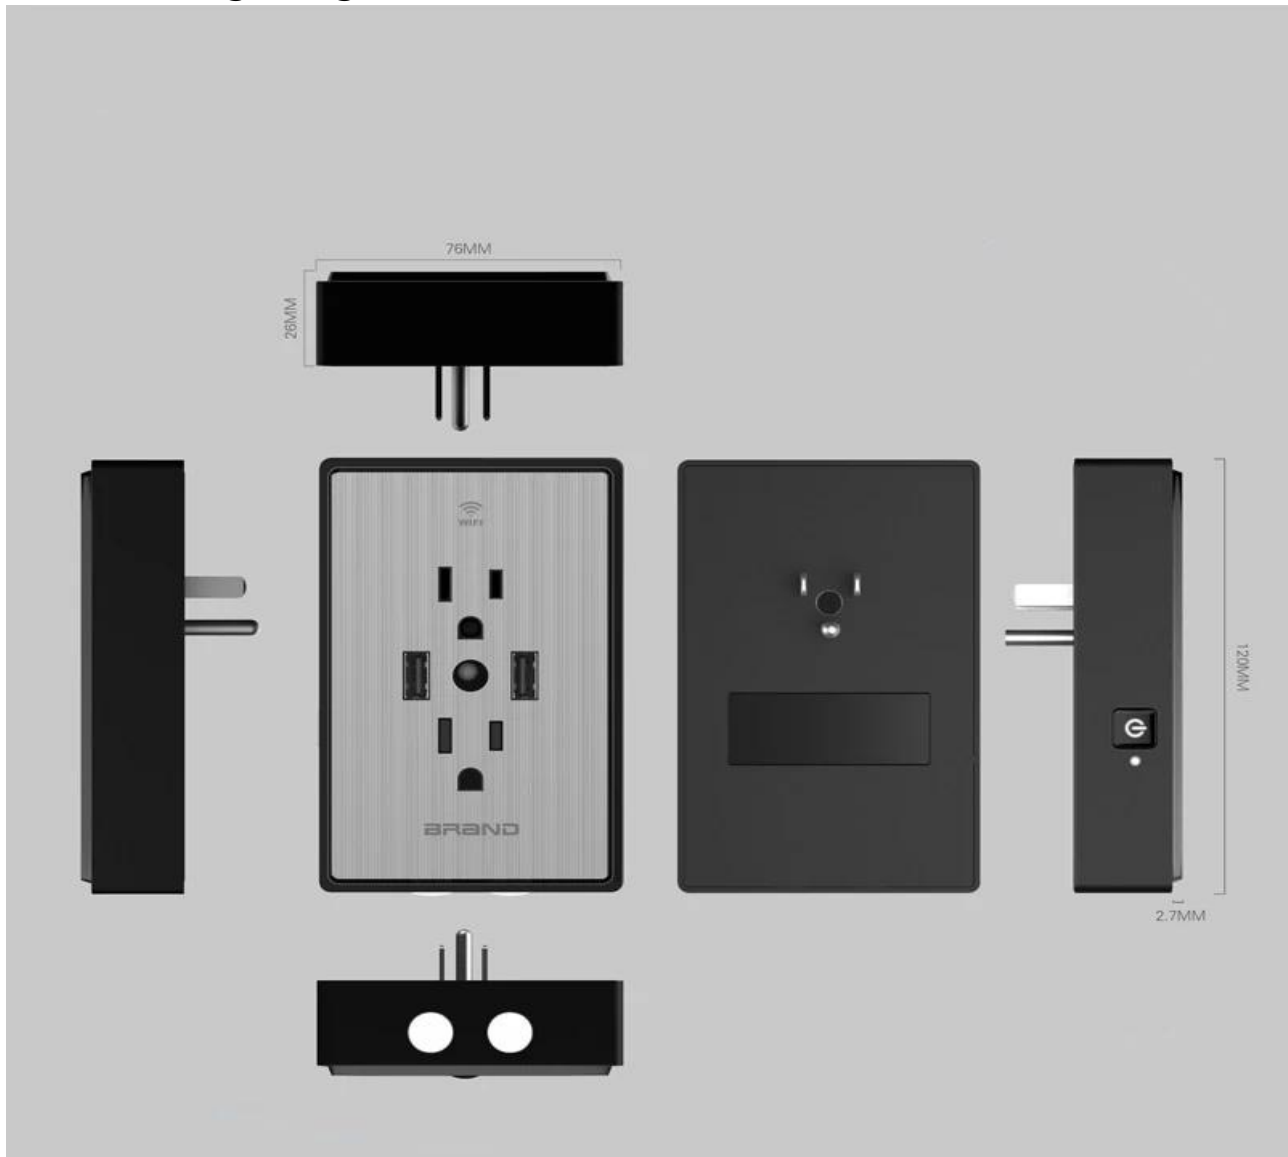

WiFi Smart Outlet Wall Plug in 15 Amp Power Socket with 2 USB Ports 4.8A and Night Lights, On/Off Outlet Switch

AC / USB smart wall outlets - Convenient and power-efficient plug in wall solutions for powering and recharging USB devices.

Designed for standard 15A circuits in homes and other living spaces.

Compatible with Alexa Echo and Google Home, No Hub Required.

Smart design

Wall outlets dual USB chargers use advanced technology to provide the most efficient

charging for each device. Plug and play.

The USB port is controlled by a smart chip that recognizes the charging requirements of each unique device and optimizes the current to reduce charging time.

This allows users to spend less time waiting for the device to charge and more time enjoying them. The USB port is type A 2.0, with a combined power of 4.8 amps.

The USB charger duplex socket has two high power ports and is ideal for charging tablets and other high performance portable devices.

Electrical Specifications

AC input parameters: AC125V /15A

USB output: DC5V 4.8A