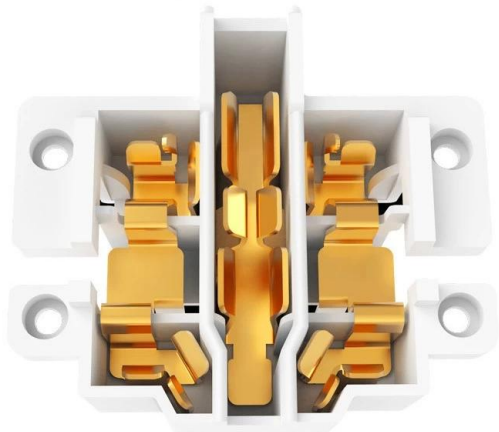

High Quality Copper Parts are Selected Inside of the Product, Which Can be Plugged and Pulled Smoothly, And the Stable Current Can be Reduce the Heat

Silent Charging, Accompany You to Sleep Safely

Excellent Immersion Technology for Transformer and Reasonable Oscillation Frequency Design for Switch. Deviate from Audio Range, Avoid Noise Source and Reject Current "squeak".