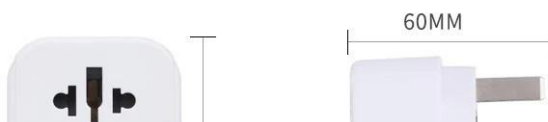

PD QC internacional adaptador de viagem rápida universal EUA REINO UNIDO AU UE tipo C porta USB mundo viagens BS8546 carregador rápido UK plug converter

Modelo do Produto	SE-830DQ-UK
Nome do Produto	ADAPTADOR DE VIAGEM NO REINO UNIDO
Entrada do produto	100-250y ~ 10AMAX
Material do produto	retardador de fogo pc
Potência do produto	2500W MAX
Material do condutor	Bronze de fósforo
ENTRADA USB	100-250 ~, 50-60Hz0.5A
SAÍDA USB-A	5V-2.4A, 9V = 2A, 12V = 1.5A
SAÍDA USB-C	5V = 3A.9V-2A.12V-1.5A

Safety Shutter

Conversion for Multi-country Standard Plugs

American standard plug, Chinese standard plug, European standard plug, Australian standard plug, German standard plug, British standard plug, Italian standard plug, Swiss standard plug and Brazil standard plug can be used

US 2PIN

US 3PIN

UK 3PIN

WARM TIPS: DUE TO MANUAL MEASUREMENT, THE SIZE MAY HAVE AN ERROR OF 0.1-0.5MM, PLEASE REFER TO THE ACTUAL PRODUCT.

Different Choice , Same Perfection

Different Versions Can Be Selected According to Own Needs

Product Parameters

Product Brand :	Product Model:
WORLDPLUG	830DQ-UK
Product Name:	Product Input:
UK TRAVEL ADAPTER	100-250V~ 10A MAX
Product Material :	Product Power:
fire retardant PC	2500W MAX
Conductor Material:	USB INPUT:
Phosphor Bronze	100-250V~, 50-60Hz,0.5A
USB-A OUTPUT:	USB-C OUTPUT:
5V==2.4A, 9V==2A, 12V==1.5A	5V==3A, 9V==2A, 12V==1.5A