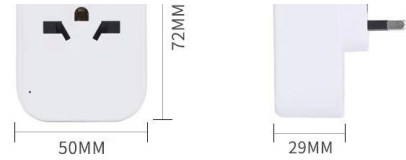

PD QC internacional adaptador de viagem rápida universal EUA REINO UNIDO AU UE tipo C porta USB mundo viagens BS8546 carregador rápido UK plug converter

Modelo do Produto	SE-830DQ-UK
Nome do Produto	ADAPTADOR DE VIAGEM NO REINO UNIDO
Entrada do produto	100-250y ~ 10AMAX
Material do produto	retardador de fogo pc
Potência do produto	2500W MAX
Material do condutor	Bronze de fósforo
ENTRADA USB	100-250 ~, 50-60Hz0.5A
SAÍDA USB-A	5V-2.4A, 9V = 2A, 12V = 1.5A
SAÍDA USB-C	5V = 3A.9V-2A.12V-1.5A

Safety Shutter

Conversion for Multi-country Standard Plugs

American standard plug, Chinese standard plug, European standard plug, Australian standard plug, German standard plug, British standard plug, Italian standard plug, Swiss standard plug and Brazil standard plug can be used

US 2PIN

US 3PIN

UK 3PIN

WARM TIPS: DUE TO MANUAL MEASUREMENT, THE SIZE MAY HAVE AN ERROR OF 0.1-0.5MM, PLEASE REFER TO THE ACTUAL PRODUCT.

Different Choice , Same Perfection

Different Versions Can Be Selected According to Own Needs

Product Parameters

Product Brand :	Product Model:
WORLDPLUG	830DQ-UK
Product Name:	Product Input:
UK TRAVEL ADAPTER	100-250V~ 10A MAX
Product Material :	Product Power:
fire retardant PC	2500W MAX
Conductor Material:	USB INPUT:
Phosphor Bronze	100-250V~, 50-60Hz,0.5A
USB-A OUTPUT:	USB-C OUTPUT:
5V==2.4A, 9V==2A, 12V==1.5A	5V==3A, 9V==2A, 12V==1.5A