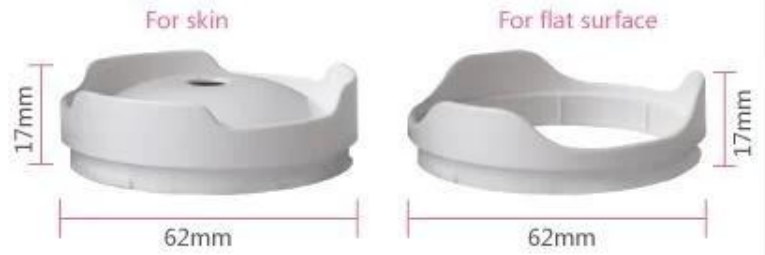

Adapter

Specialized adapter for different usages and industries

Thoughtful carry pouch

Waterproof and practical carry pouch , always facilitate your life.