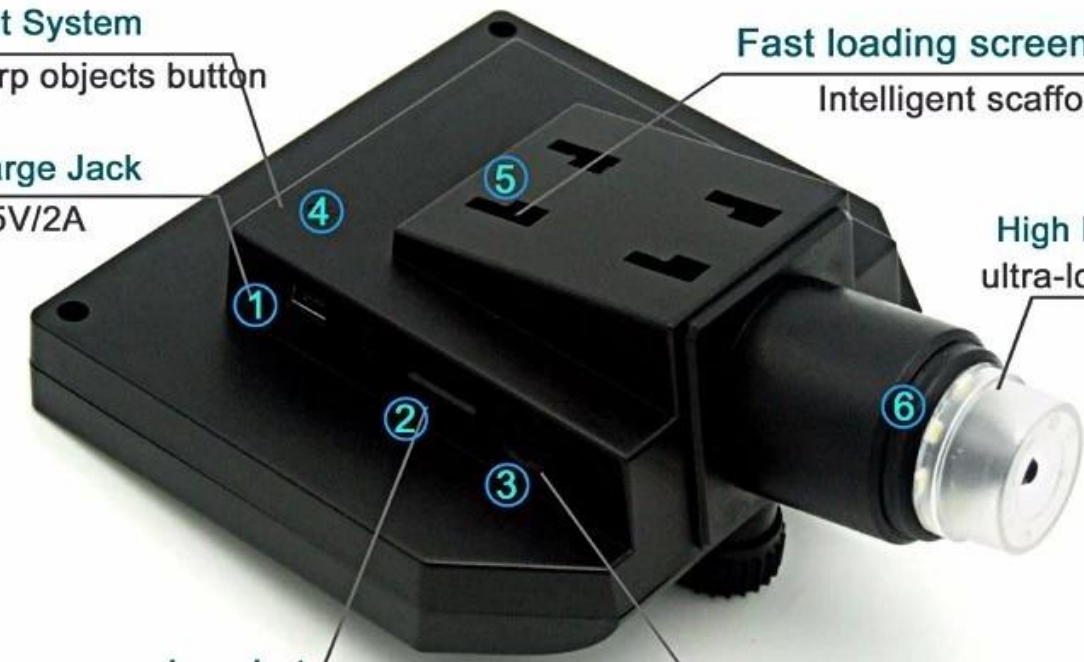

Charge Jack

DC5V/2A

Fast loading screens

Intelligent scaffold

High LED*8
ultra-long life

Memory card socket
MicroSD(1G-64G)

Light regulation
Rotary switch

VIDEO / CAMERA / PLAYBACK

PAGE UP ZOOM+
PAGE DOWN ZOOM-

SYSTEM KEY PROGRAMMING

Confirm key
Camera button

Power ON/Off

Object distance adjustment

Main parameters

1:Pixel: HD 3 .6MP

2:Display: 4.3 inches HD OLED display.