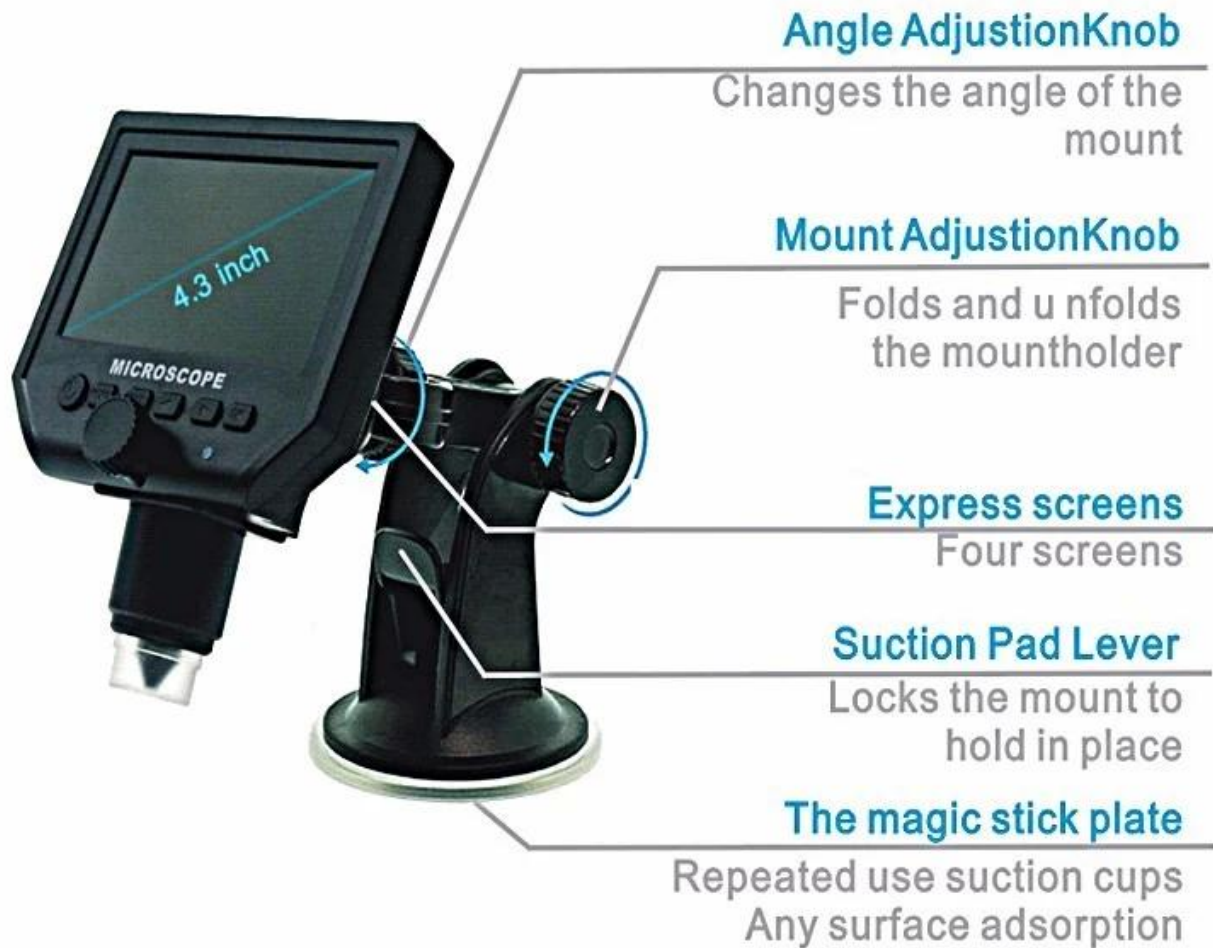

Charge Jack

DC5V/2A

Fast loading screens

Intelligent scaffold

High LED*8
ultra-long life

Memory card socket
MicroSD(1G-64G)

Light regulation
Rotary switch

VIDEO / CAMERA / PLAYBACK

PAGE UP ZOOM+
PAGE DOWN ZOOM-

SYSTEM KEY PROGRAMMING

Confirm key
Camera button

Power ON/Off

Object distance adjustment

Main parameters

1:Pixel: HD 3 .6MP

2:Display: 4.3 inches HD OLED display.

3:Magnification: 1-600X continuous magnification system.

4:Object distance: 15mm-- infinity (Depend on the different distance)

5:With built-in lithium battery, available for working more than 6 hours continuously .

Intelligent universal support

The intelligent universal support is super light and powerful, can be adsorbed on the surface of glass / ceramic / marble / plastic board and others.

The silicone sucker will not leave marks on any surface. after long-term using, it can be cleaned by water when there's dust on the surface.