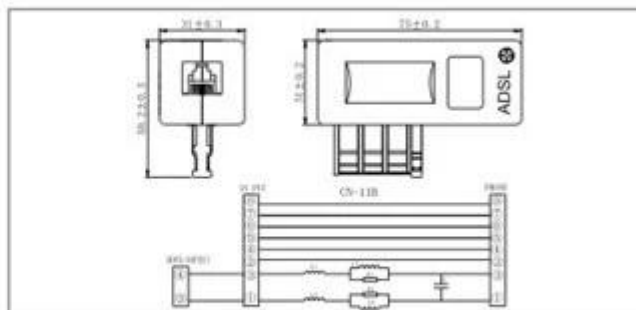

Specs & Descrição:

1. 1 · divisor CPE ADSL
2. 2 · filtro de micro ADSL
3. 3 · Indicado para modem ADSL, roteadores
4. 4 · Projeto para aplicação G.lite
5. 5 · Aplicação para a Itália, o Reino Unido e os EUA, mercados francês
6. 6 · pacote compacto, de fácil instalação
7. 7 · Todos os nossos separadores ADSL cumprir a norma da União Internacional de Telecomunicações (UIT)

POST PORT IMPEDANCE		Zr = 600 Ω
impedância modem	30 kHz a 1,1 M Hz	100 Ω
Perda de inserção	@ 1020 Hz	& Lt; 0.3dB