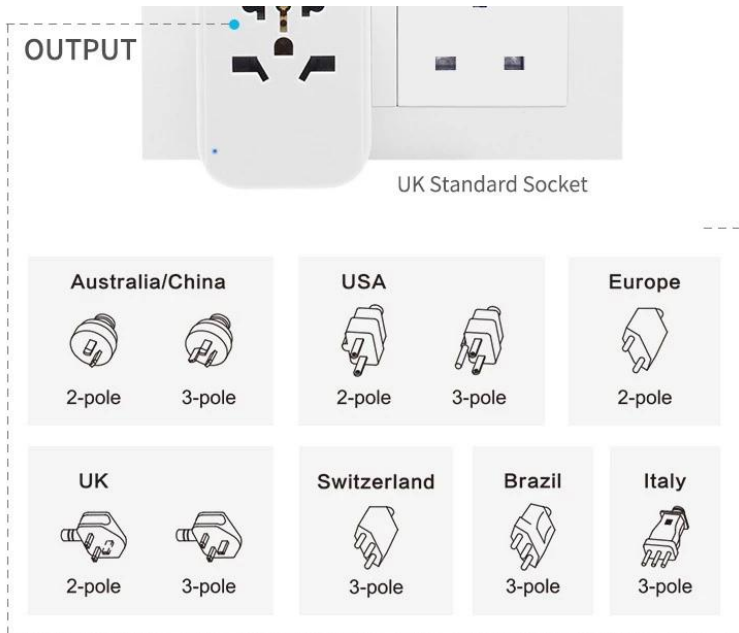

Applicable Countries and Regions

UK, India, the United Arab Emirates, Pakistan, Bahrain islands, Botswana, Bhutan, Dominica, Gambia, Granada, Zimbabwe, Qatar, Kenya, Maldives, Malta, Malawi, Malaysia, Nigeria, Sierra Leone, Cyprus, Seychelles, St. Louis, Tanzania, Vietnam, Brunei, Uganda, Hong Kong, Singapore, Yemen

Product Parameters

Product Brand :	Product Model :
WORLDPLUG	830U-UK
Product Name:	Product Input:
UK TRAVEL ADAPTER	100-250V~ 10A MAX
Product Material :	Product Power:
fire retardant PC	2500W MAX
Conductor Material:	USB INPUT: