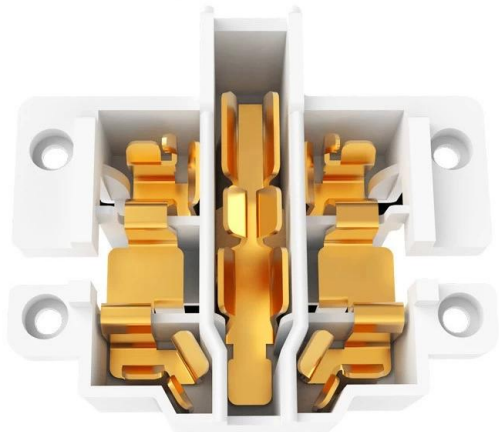

High Quality Copper Parts are Selected Inside of the Product, Which Can be Plugged and Pulled Smoothly, And the Stable Current Can Reduce the Heat

Silent Charging, Accompany You to Sleep Safely

Excellent Immersion Technology for Transformer and Reasonable Oscillation Frequency Design for Switch. Deviate from Audio Range, Avoid Noise Source and Reject Current "squeak".