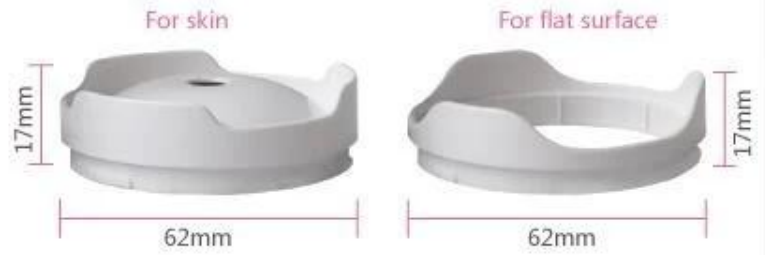

Adapter

Specialized adapter for different usages and industries

Thoughtful carry pouch

Waterproof and practical carry pouch, always facilitate your life.